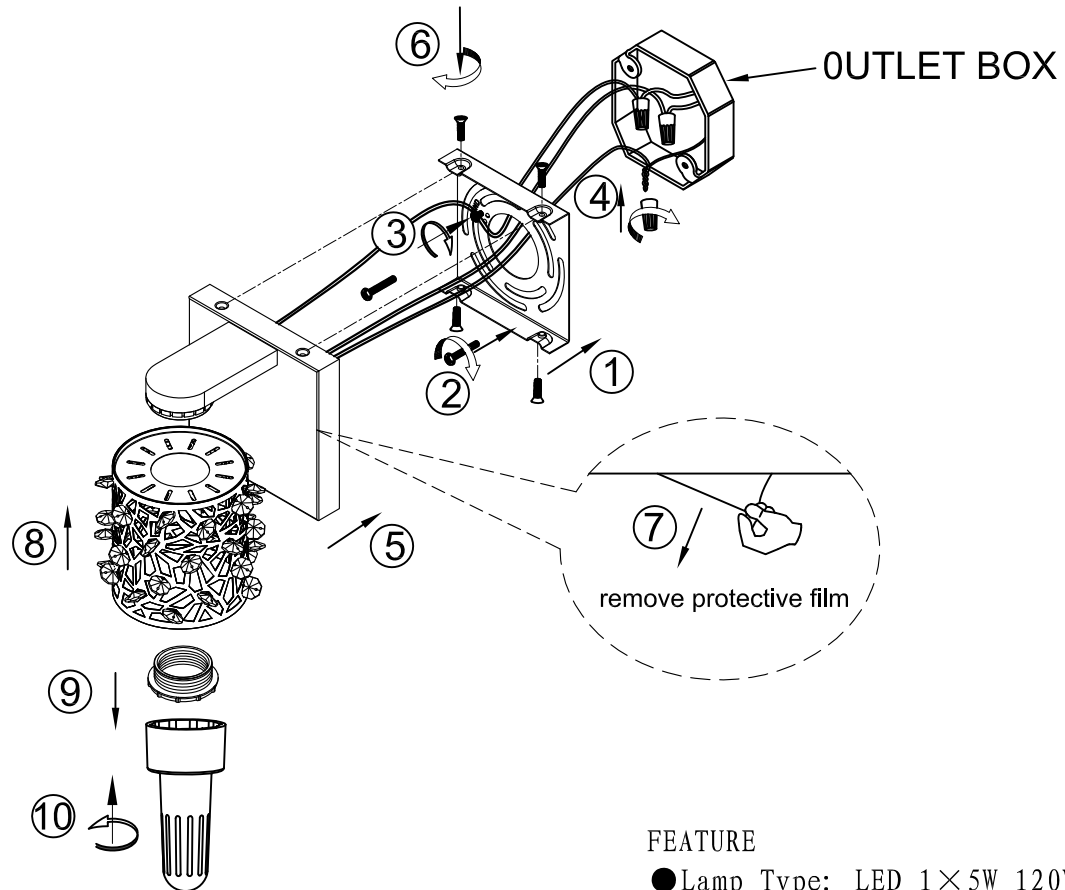

INSTALLATION INSTRUCTION

Item No. : W0386-01A

FEATURE

● Lamp Type: LED 1×5W 120V⁻60HZ

The lamp is for indoor use only

Turn power off to outlet before beginning installation

INSTALLATION INSTRUCTION

Item No. : W0386-02A

FEATURE

● Lamp Type: LED 2×5W 120V~60HZ

The lamp is for indoor use only

Turn power off to outlet before beginning installation

INSTALLATION INSTRUCTION

Item No. :W0386-03A

FEATURE

● Lamp Type: LED 3×5W 120V 60HZ

The lamp is for indoor use only

Turn power off to outlet before beginning installation

INSTALLATION INSTRUCTION

Item No. : W0386-04A

FEATURE

● Lamp Type: LED 4×5W 120V⁻60HZ

The lamp is for indoor use only

Turn power off to outlet before beginning installation

INSTALLATION INSTRUCTION

Item No. :W0386-05A

FEATURE

● Lamp Type: LED 5×5W 120V⁻60HZ

The lamp is for indoor use only

Turn power off to outlet before beginning installation