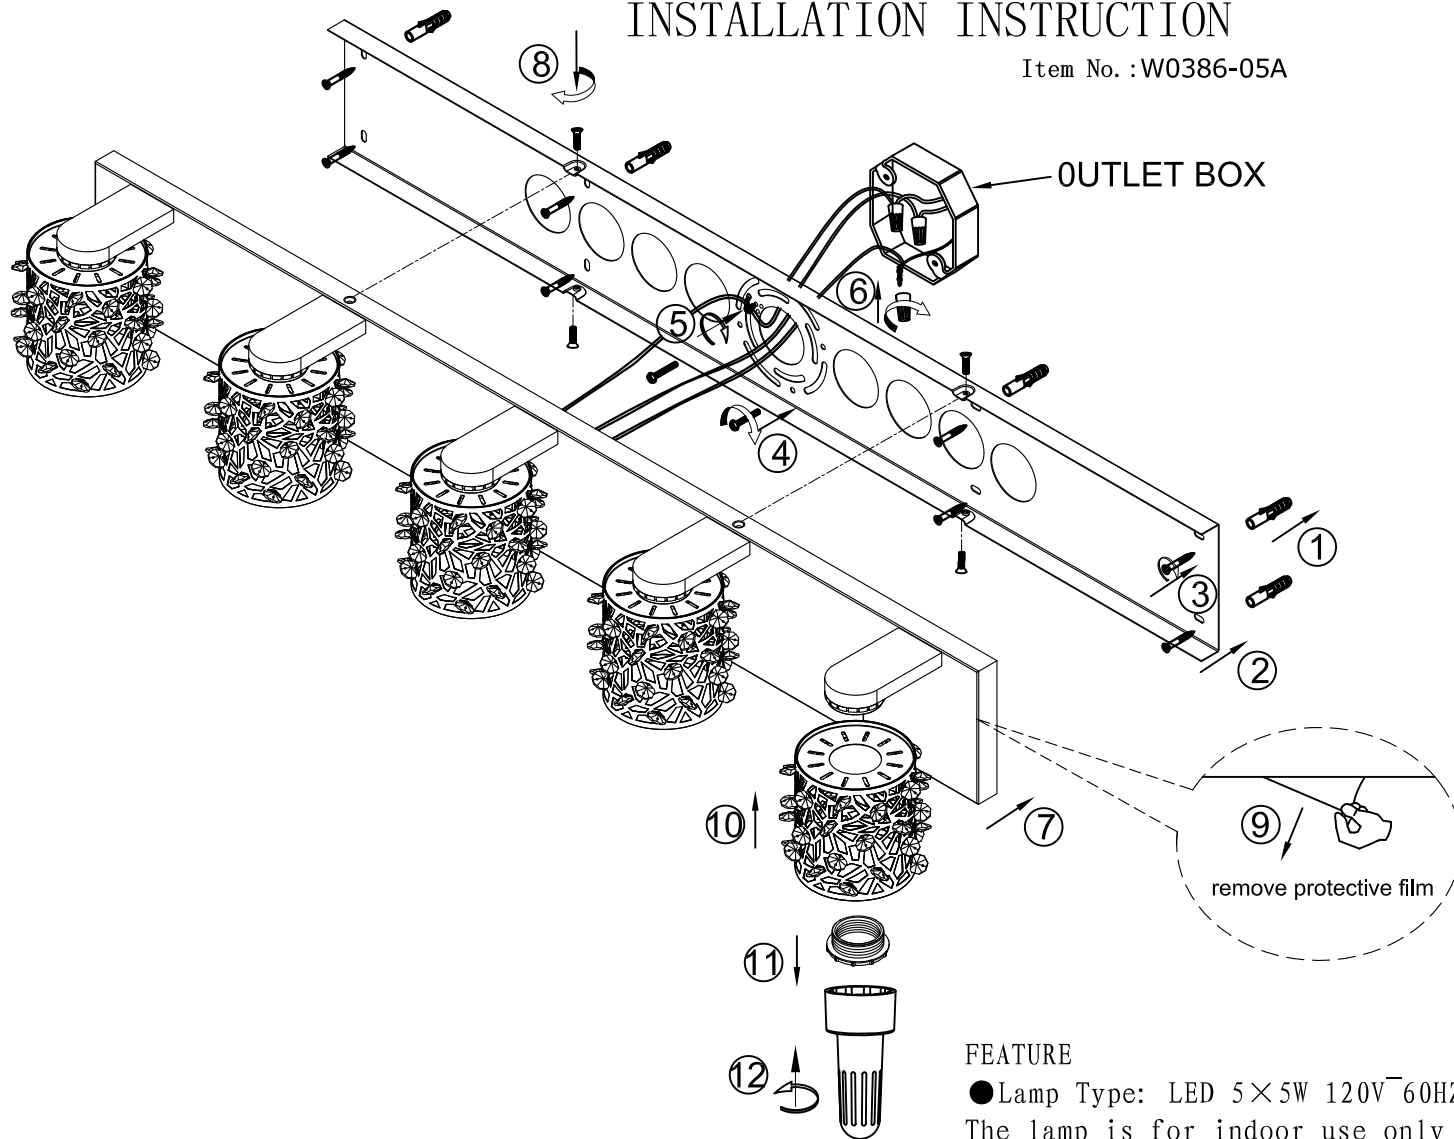

INSTALLATION INSTRUCTION

Item No. : W0386-01A

FEATURE

● Lamp Type: LED 1×5W 120V⁻60HZ

The lamp is for indoor use only

Turn power off to outlet before beginning installation

INSTALLATION INSTRUCTION

Item No. : W0386-02A

FEATURE

● Lamp Type: LED 2×5W 120V~60HZ

The lamp is for indoor use only

Turn power off to outlet before beginning installation

INSTALLATION INSTRUCTION

Item No. :W0386-03A

FEATURE

● Lamp Type: LED 3×5W 120V 60HZ

The lamp is for indoor use only

Turn power off to outlet before beginning installation

INSTALLATION INSTRUCTION

Item No. : W0386-04A

FEATURE

● Lamp Type: LED 4×5W 120V⁻60HZ

The lamp is for indoor use only

Turn power off to outlet before beginning installation

INSTALLATION INSTRUCTION

Item No. :W0386-05A

FEATURE

● Lamp Type: LED 5×5W 120V⁻60HZ

The lamp is for indoor use only

Turn power off to outlet before beginning installation