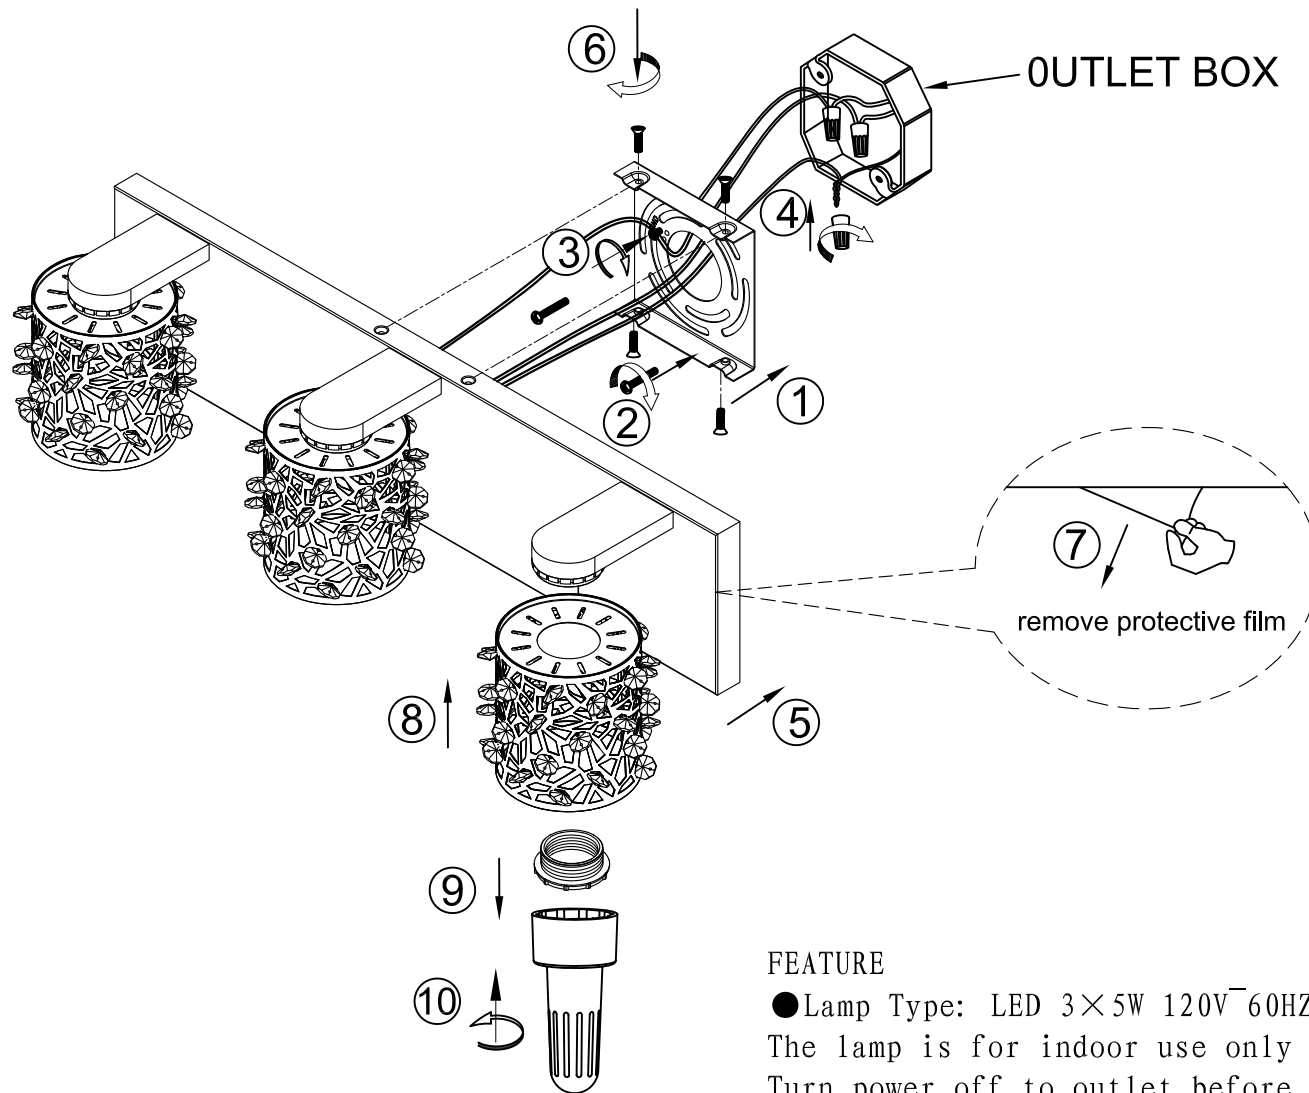

INSTALLATION INSTRUCTION

Item No. : W0386-01A

FEATURE

● Lamp Type: LED 1×5W 120V⁻60HZ

The lamp is for indoor use only

Turn power off to outlet before beginning installation

INSTALLATION INSTRUCTION

Item No. : W0386-02A

FEATURE

● Lamp Type: LED 2×5W 120V~60HZ

The lamp is for indoor use only

Turn power off to outlet before beginning installation

INSTALLATION INSTRUCTION

Item No. :W0386-03A

FEATURE

● Lamp Type: LED 3×5W 120V 60HZ

The lamp is for indoor use only

Turn power off to outlet before beginning installation

INSTALLATION INSTRUCTION

Item No. : W0386-04A

FEATURE

● Lamp Type: LED 4×5W 120V⁻60HZ

The lamp is for indoor use only

Turn power off to outlet before beginning installation

INSTALLATION INSTRUCTION

Item No. :W0386-05A

FEATURE

● Lamp Type: LED 5×5W 120V⁻60HZ

The lamp is for indoor use only

Turn power off to outlet before beginning installation