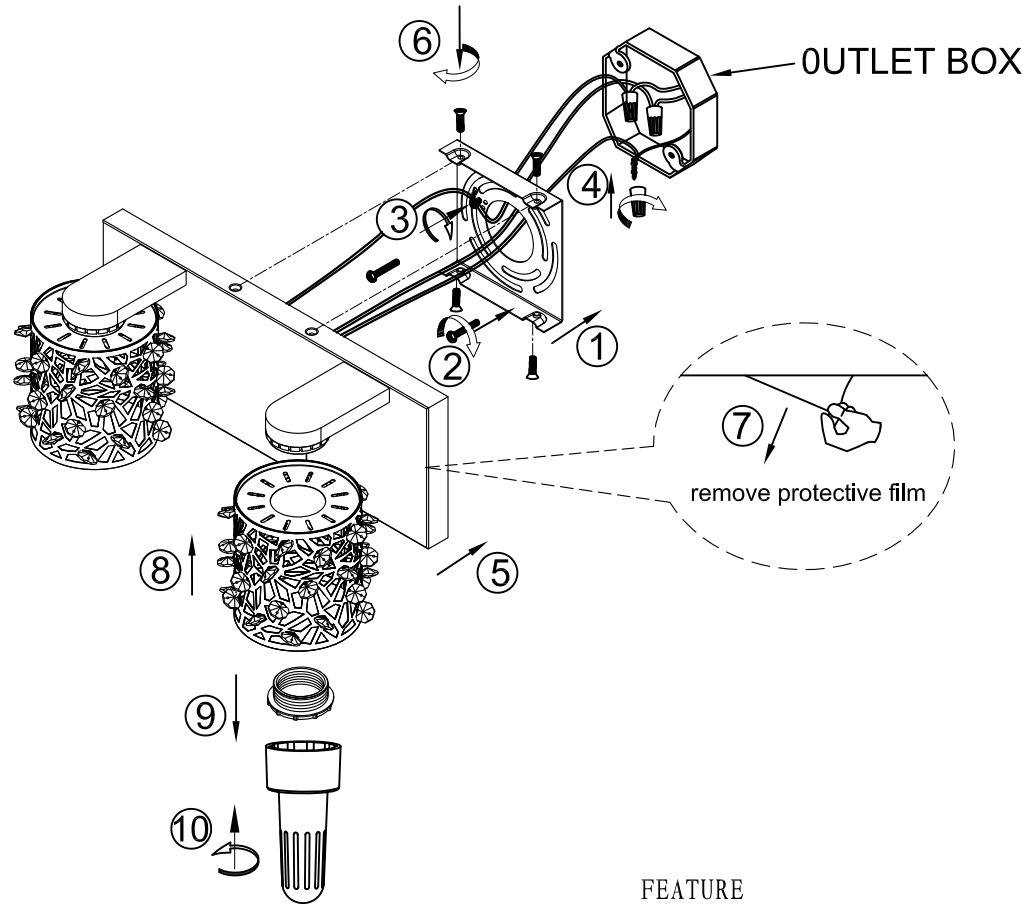

INSTALLATION INSTRUCTION

Item No. : W0386-01A

FEATURE

● Lamp Type: LED 1×5W 120V⁻60HZ

The lamp is for indoor use only

Turn power off to outlet before beginning installation

INSTALLATION INSTRUCTION

Item No. : W0386-02A

FEATURE

● Lamp Type: LED 2×5W 120V~60HZ

The lamp is for indoor use only

Turn power off to outlet before beginning installation

INSTALLATION INSTRUCTION

Item No. :W0386-03A

FEATURE

● Lamp Type: LED 3×5W 120V 60HZ

The lamp is for indoor use only

Turn power off to outlet before beginning installation

INSTALLATION INSTRUCTION

Item No. : W0386-04A

FEATURE

● Lamp Type: LED 4×5W 120V⁻60HZ

The lamp is for indoor use only

Turn power off to outlet before beginning installation

INSTALLATION INSTRUCTION

Item No. :W0386-05A

FEATURE

● Lamp Type: LED 5×5W 120V⁻60HZ

The lamp is for indoor use only

Turn power off to outlet before beginning installation