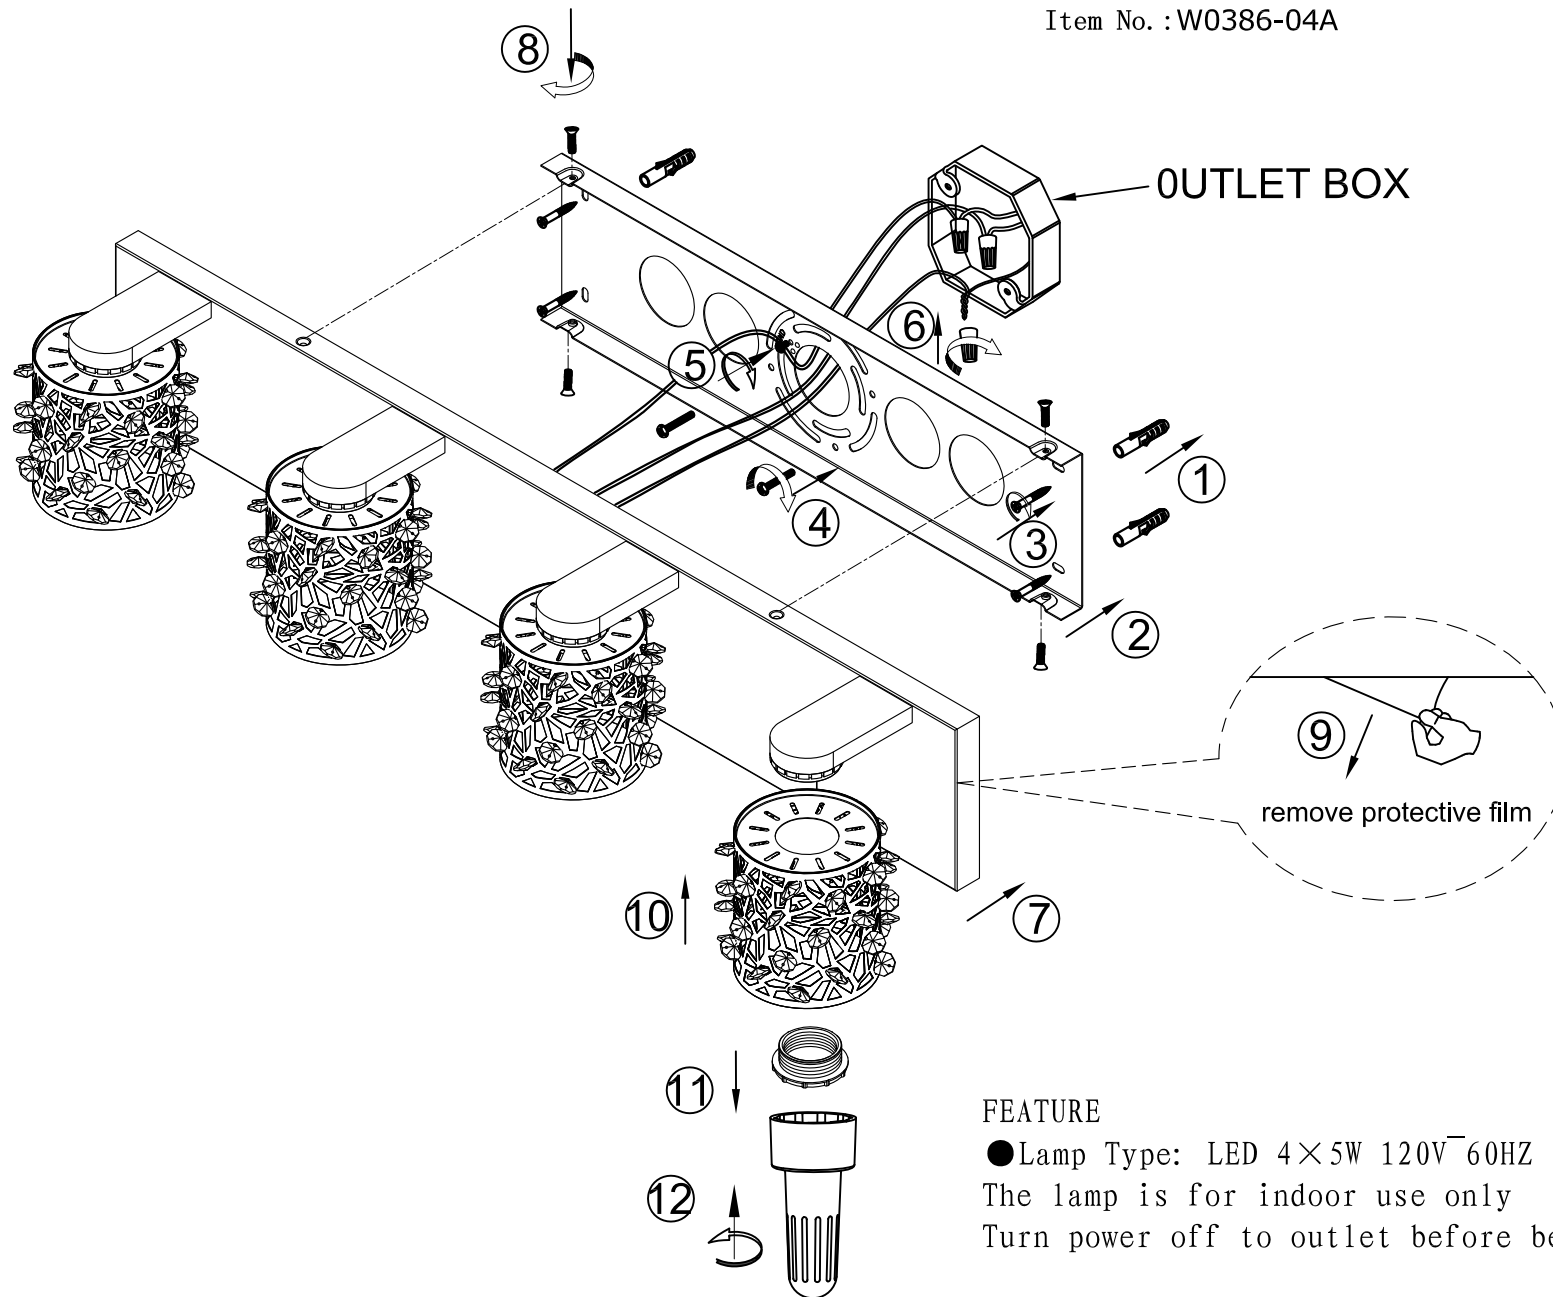

INSTALLATION INSTRUCTION

Item No. : W0386-01A

FEATURE

● Lamp Type: LED 1×5W 120V⁻60HZ

The lamp is for indoor use only

Turn power off to outlet before beginning installation

INSTALLATION INSTRUCTION

Item No. : W0386-02A

FEATURE

● Lamp Type: LED 2×5W 120V~60HZ

The lamp is for indoor use only

Turn power off to outlet before beginning installation

INSTALLATION INSTRUCTION

Item No. :W0386-03A

FEATURE

● Lamp Type: LED 3×5W 120V 60HZ

The lamp is for indoor use only

Turn power off to outlet before beginning installation

INSTALLATION INSTRUCTION

Item No. : W0386-04A

FEATURE

● Lamp Type: LED 4×5W 120V⁻60HZ

The lamp is for indoor use only

Turn power off to outlet before beginning installation

INSTALLATION INSTRUCTION

Item No. :W0386-05A

FEATURE

● Lamp Type: LED 5×5W 120V⁻60HZ

The lamp is for indoor use only

Turn power off to outlet before beginning installation