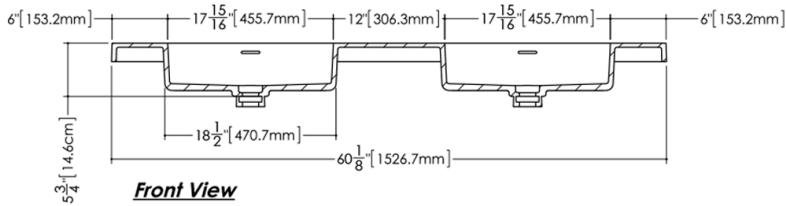

Overflow trim finish options: polished chrome, brushed nickel, matte black, satin brass or no metallic trim

Faucet hole options: 1 hole (for mono faucet), 3 holes (for widespread faucet) or no hole (for wall-mounted faucet)

TECHNICAL DETAILS

- **Width:** 22"
- **Length:** 60.13"
- **Height:** 2"
- **Weight:** 38 lbs / 17 kg

Top View

Front View

Side View

VDCOS 60

WETSTYLE cannot be held responsible for any technical errors and reserves the right to make revisions without notice. Approximate measurement. The manufacturer accepts 1/4" (6.35mm) variance.