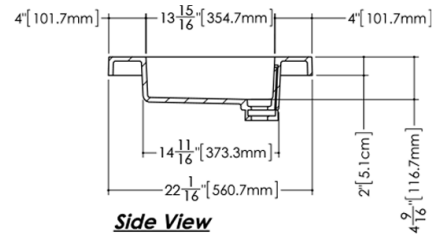

TECHNICAL DETAILS

- **Width:** 22"
- **Length:** 60.13"
- **Height:** 2"
- **Weight:** 38 lbs / 17 kg

Top View

Front View

Side View

VDCOS 60

WETSTYLE cannot be held responsible for any technical errors and reserves the right to make revisions without notice. Approximate measurement. The manufacturer accepts 1/4" (6.35mm) variance.