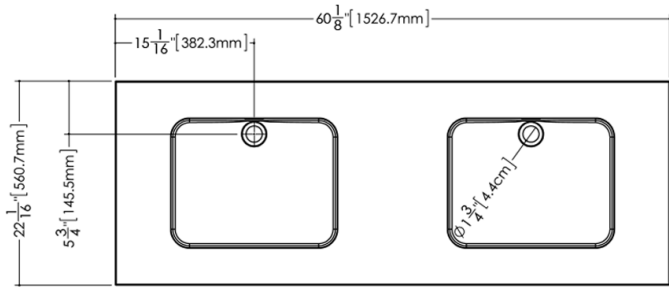

TECHNICAL DETAILS

- **Width:** 22"
- **Length:** 60.13"
- **Height:** 2"
- **Weight:** 38 lbs / 17 kg

Top View

Front View

Side View

VDCOS 60

WETSTYLE cannot be held responsible for any technical errors and reserves the right to make revisions without notice. Approximate measurement. The manufacturer accepts 1/4" (6.35mm) variance.