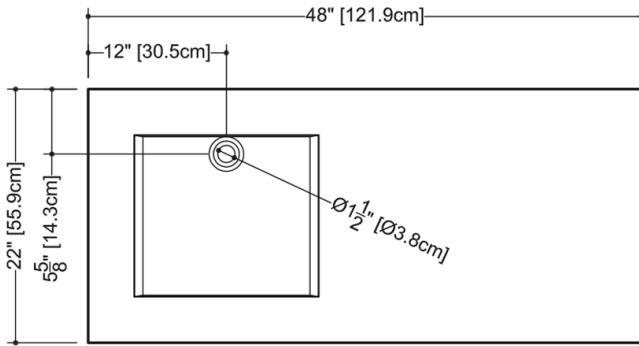

Sinks

VC 48L

CUBE COLLECTION

Design Wetstyle Design Lab

FEATURES

Handcrafted in Montreal, Canada

Installation type: above-counter

Available with or without overflow

TECHNICAL DETAILS

- **Width:** 22"
- **Length:** 48"
- **Height:** 4"
- **Weight:** 42 lbs / 19 kg

plan view

front view

side view

VC 48L

WETSTYLE cannot be held responsible for any technical errors and reserves the right to make revisions without notice. Approximate measurement. The manufacturer accepts 1/4" (6.35mm) variance.