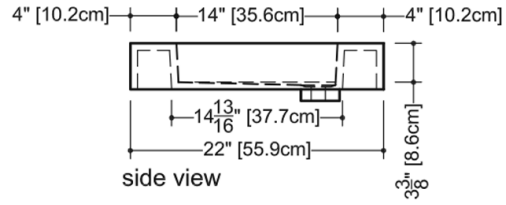

TECHNICAL DETAILS

- **Width:** 22"
- **Length:** 48"
- **Height:** 4"
- **Weight:** 42 lbs / 19 kg

plan view

front view

side view

VC 48L

WETSTYLE cannot be held responsible for any technical errors and reserves the right to make revisions without notice. Approximate measurement. The manufacturer accepts 1/4" (6.35mm) variance.