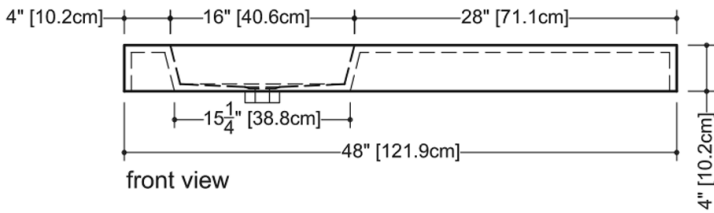

TECHNICAL DETAILS

- **Width:** 22"
- **Length:** 48"
- **Height:** 4"
- **Weight:** 42 lbs / 19 kg

plan view

front view

side view

VC 48L

WETSTYLE cannot be held responsible for any technical errors and reserves the right to make revisions without notice. Approximate measurement. The manufacturer accepts 1/4" (6.35mm) variance.