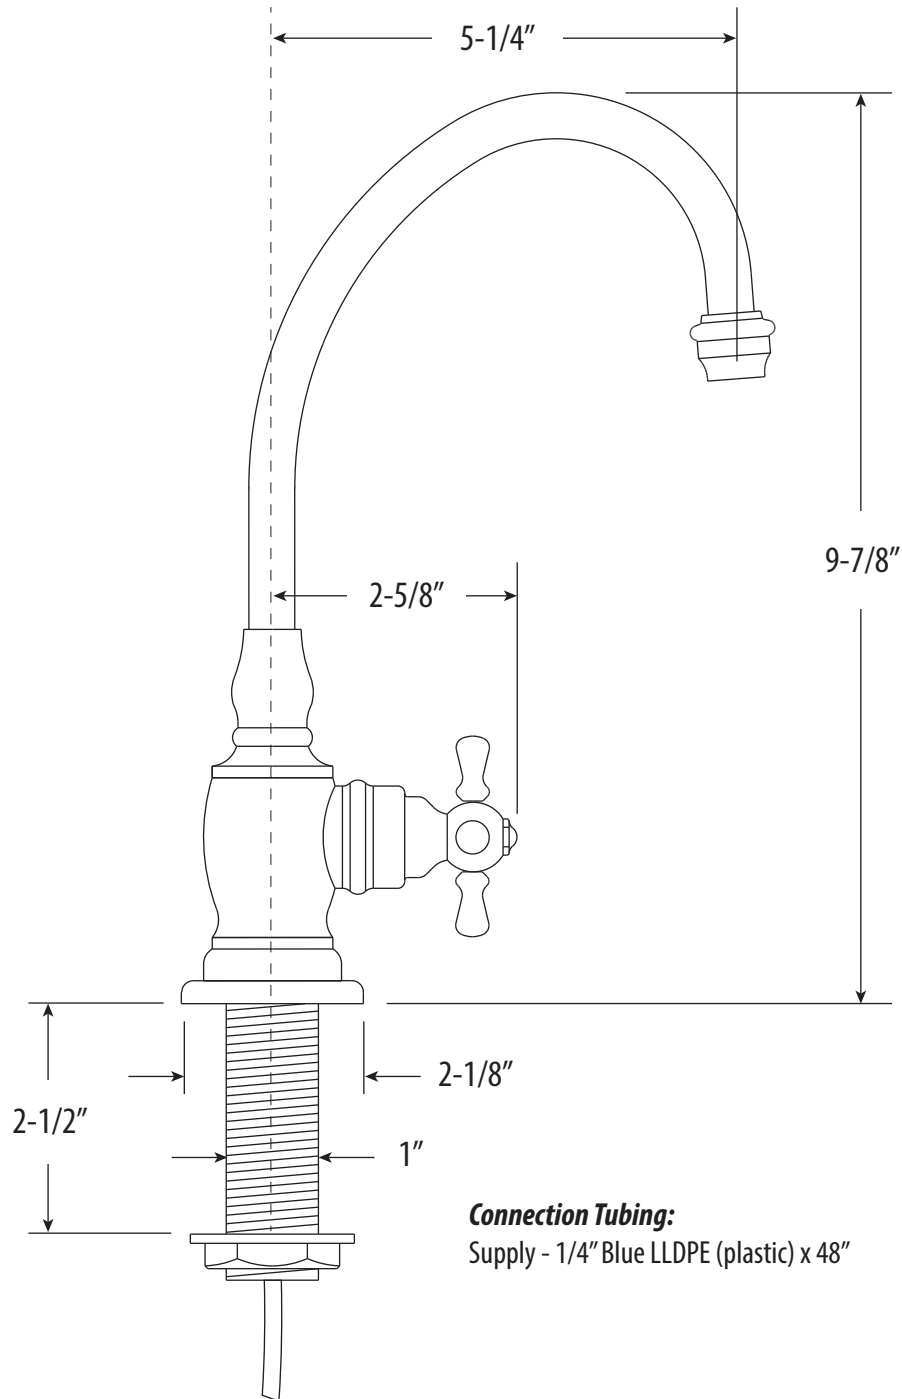

HAMPTON COLD ONLY FILTRATION FAUCET / CROSS HANDLE

1250C

- MAX COUNTER THICKNESS 2-1/2"
- INSTALL HOLE SIZE ADAPTABLE UP TO 1-3/8"

DIMENSIONS MAY VARY AND ARE SUBJECT TO CHANGE. NO RESPONSIBILITY IS ASSUMED FOR USE OF SUPERCEDED OR VOIDED DATA