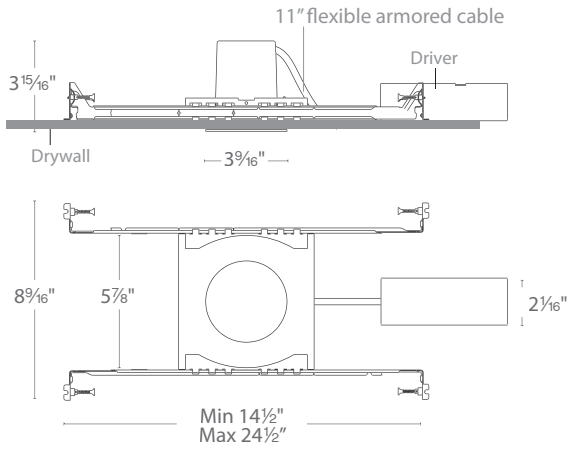

2" OCULUX - Adjustable

R2BRA, R2BSA

WAC LIGHTING

Responsible Lighting®

INTEGRAL HOUSING AND TRIM: BOTH NEW CONSTRUCTION & REMODEL

NEW CONSTRUCTION CONFIGURATION

IC-Rated, Airtight

REMODEL CONFIGURATION

IC-Rated, Airtight