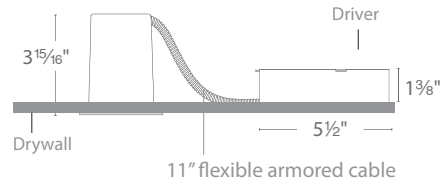

waclighting.com
Phone (800) 526.2588
Fax (800) 526.2585

Headquarters/Eastern Distribution Center
44 Harbor Park Drive
Port Washington, NY 11050

Central Distribution Center
1600 Distribution Ct
Lithia Springs, GA 30122

Western Distribution Center
1750 Archibald Avenue
Ontario, CA 91760