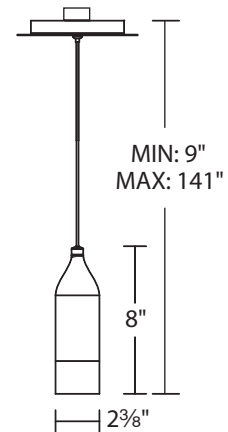

PRODUCT DESCRIPTION

Drop of liquid metal, alone or in multiples for a futuristic look.

FEATURES

- Retro style metal housing with die-cast etched acrylic diffuser
- Thin powered aircraft cables provide an ultra-clean look
- 2.76" x 1.26" x 1.18" universal voltage driver (120V - 277V)
- Can be mounted on a sloped ceiling
- Color Temperature: 3000K
- CRI: 90
- Rated Life: 50,000 hours
- Title 24 option available for special order (driver within canopy)

SPECIFICATIONS

Construction: Aluminum with acrylic diffuser

Input: 120V - 277V

Dimming: 100% - 10% ELV
100% - 10% ELV ; 100% - 5% 0-10V/Triac (T24 Option)

Light Source: High output LED

Finish: Chrome (CH), Aged Brass (AB), Black (BK)

Standards: ETL & cETL Damp Location listed

ORDER NUMBER

Model	Size	Watt	LED Lumens	Delivered Lumens	Finish
PD-76908	8"	7W	674	573	CH Chrome AB Aged Brass BK Black

Example: **PD-76908-AB**

For Title 24 option, add "T24" before the finish: **PD-76908-T24-AB**