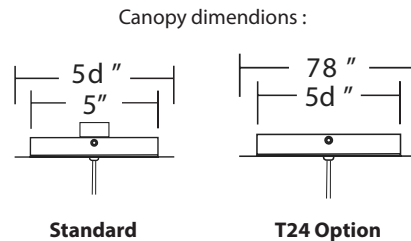

SPECIFICATIONS

Construction: Aluminum with acrylic diffuser

Input: 120V - 277V

Dimming: 100% - 10% ELV
100% - 10% ELV ; 100% - 5% 0-10V/Triac (T24 Option)

Light Source: High output LED

Finish: Chrome (CH), Aged Brass (AB), Black (BK)

Standards: ETL & cETL Damp Location listed

ORDER NUMBER

Model	Size	Watt	LED Lumens	Delivered Lumens	Finish
PD-76908	8"	7W	674	573	CH Chrome AB Aged Brass BK Black

Example: **PD-76908-AB**

For Title 24 option, add "T24" before the finish: **PD-76908-T24-AB**