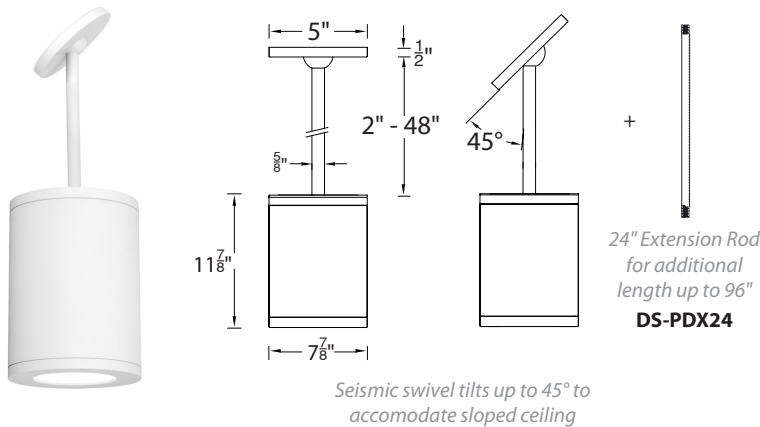

TUBE ARCHITECTURAL DS-PD08

LED Pendant Mounts

WAC LIGHTING

Responsible Lighting®

Fixture Type:

Catalog Number:

Project:

Location:

SPECIFICATIONS

Input:	Universal voltage 120V - 277VAC, 50/60Hz
Dimming:	Electronic low voltage (ELV) : 100% - 5% (120V only) 0-10V: 100% - 1% (120-277V)
Light Source:	High output 3 Step Mac Adam Ellipse COB Rated life of 80,000 hours at L70
Finish:	Electrostatically powder coated, white, black, bronze and graphite
Standards:	IP65 rated, ETL & cETL wet location listed, Energy Star® 2.0 rated (labeled with *)
Operating Temp:	-13°F to 122°F (-25°C to 50°C)

PRODUCT DESCRIPTION

The latest energy efficient LED technology in an appealing cylindrical profile delivers accent and wall wash lighting. Comes in various light distribution and beam angle options.

FEATURES

- High performance exterior rated LED pendant
- Includes 45° swivel canopy and 2 field cuttable 24" rods
- Solid aluminum construction
- 43° visual cutoff angle for glare control
- 5 year warranty

ORDERING NUMBER

Diameter	Watt	Beam	Beam Angle	Color Temp	CRI	Lumen	CBCP	Efficacy (Lm/W)	Light Distribution	Finish	
DS-PD08	8" 48W	S Spot	18°	927	2700K	90	3075	11830	64		BK Black WT White BZ Bronze GH Graphite
				27*	2700K	85	3540	13616	74		
				930	3000K	90	2975	11443	62		
				30*	3000K	85	3615	13904	75		
				35*	3500K	85	3855	14822	80		
				40*	4000K	85	3915	15054	82		
		N Narrow	21°	927	2700K	90	3075	16383	64		
				27*	2700K	85	3540	18857	74		
				930	3000K	90	2975	15847	62		
				30*	3000K	85	3615	19255	75		
				35*	3500K	85	3855	20526	80		
				40*	4000K	85	3915	20847	82		
		F Flood	34°	927	2700K	90	3035	6200	63		
				27*	2700K	85	3495	7136	73		
				930	3000K	90	2935	5997	61		
				30*	3000K	85	3570	7287	74		
				35*	3500K	85	3805	7768	79		
				40*	4000K	85	3865	7890	81		

DS-PD08-_____-_____-_____-

Example: DS-PD08-S930-WT

wacighting.com
Phone (800) 526.2588
Fax (800) 526.2585

Headquarters/Eastern Distribution Center
44 Harbor Park Drive
Port Washington, NY 11050

Central Distribution Center
1600 Distribution Ct
Lithia Springs, GA 30122

Western Distribution Center
1750 Archibald Avenue
Ontario, CA 91760