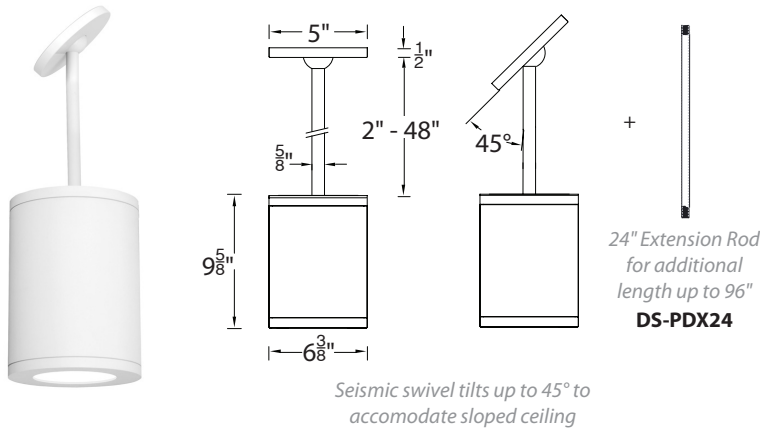

TUBE ARCHITECTURAL DS-PD06

LED Pendant Mounts

WAC LIGHTING

Responsible Lighting®

Seismic swivel tilts up to 45° to accommodate sloped ceiling

Fixture Type:

Catalog Number:

Project:

Location:

PRODUCT DESCRIPTION

The latest energy efficient LED technology in an appealing cylindrical profile delivers accent lighting. Comes in various light beam angle options.

FEATURES

- High performance exterior rated LED pendant
- Includes 45° swivel canopy and 2 field cuttable 24" rods
- Solid aluminum construction
- 38° visual cutoff angle for glare control
- 5 year warranty

SPECIFICATIONS

Input:	Universal voltage 120V - 277VAC, 50/60Hz
Dimming:	Electronic low voltage (ELV) : 100% - 5% (120V only) 0-10V: 100% - 1% (120-277V)
Light Source:	High output 3 Step Mac Adam Ellipse COB Rated life of 70,000 hours at L70
Finish:	Electrostatically powder coated, white, black, bronze and graphite
Standards:	IP65 rated, ETL & cETL wet location listed, Energy Star® 2.0 rated (labeled with *)
Operating Temp:	-13°F to 122°F (-25°C to 50°C)

ORDERING NUMBER

Diameter	Watt	Beam	Beam Angle	Color Temp	CRI	Lumen	CBCP	Efficacy (Lm/W)	Light Distribution	Finish	
DS-PD06	6" 36W	S Spot	16°	927	2700K	90	2420	15955	69		BK Black WT White BZ Bronze GH Graphite
				27*	2700K	85	3105	20455	89		
				930	3000K	90	2572	16977	74		
				30*	3000K	85	3195	21068	91		
				35*	3500K	85	3350	22091	96		
				40*	4000K	85	3385	22296	97		
		N Narrow	29°	927	2700K	90	2385	6872	68		
				27*	2700K	85	3055	8694	87		
				930	3000K	90	2535	7216	72		
				30*	3000K	85	3150	8955	90		
				35*	3500K	85	3300	9390	94		
				40*	4000K	85	3330	9477	95		
		F Flood	37°	927	2700K	90	2385	4859	68		
				27*	2700K	85	3060	6229	87		
				930	3000K	90	2540	5170	73		
				30*	3000K	85	3150	6416	90		
				35*	3500K	85	3305	6727	94		
				40*	4000K	85	3335	6790	95		

DS-PD06-_____-_____-

Example: DS-PD06-S930-WT

wacighting.com
Phone (800) 526.2588
Fax (800) 526.2585

Headquarters/Eastern Distribution Center
44 Harbor Park Drive
Port Washington, NY 11050

Central Distribution Center
1600 Distribution Ct
Lithia Springs, GA 30122

Western Distribution Center
1750 Archibald Avenue
Ontario, CA 91760