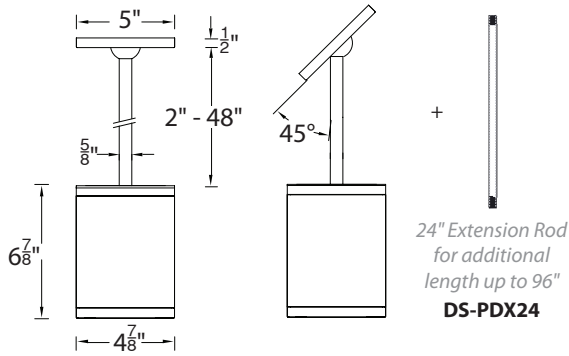

TUBE ARCHITECTURAL DS-PD05

LED Pendant Mounts

WAC LIGHTING

Responsible Lighting®

Seismic swivel tilts up to 45° to accommodate sloped ceiling

Fixture Type:

Catalog Number:

Project:

Location:

PRODUCT DESCRIPTION

The latest energy efficient LED technology in an appealing cylindrical profile delivers accent lighting. Comes in various light beam angle options.

FEATURES

- High performance exterior rated LED pendant
- Includes 45° swivel canopy and 2 field cuttable 24" rods
- Solid aluminum construction
- 39° visual cutoff angle for glare control
- 5 year warranty

SPECIFICATIONS

1. **Input:** Universal voltage 120V - 277VAC, 50/60Hz
2. **Dimming:** Electronic low voltage (ELV) : 100% - 5% (120V only)
   0-10V: 100% - 1% (120-277V)
3. **Light Source:** High output 3 Step Mac Adam Ellipse COB
   Rated life of 60,000 hours at L70
4. **Finish:** Electrostatically powder coated, white, black, bronze and graphite
5. **Standards:** IP65 rated, ETL & cETL wet location listed, Energy Star® 2.0 rated (labeled with *)
6. **Operating Temp:** -13°F to 122°F (-25°C to 50°C)

ORDERING NUMBER

Diameter	Watt	Beam	Beam Angle	Color Temp	CRI	Lumen	CBCP	Efficacy (Lm/W)	Light Distribution	Finish
DS-PD05	5" 27W	S Spot	18°	927 2700K	90	1680	8526	62		BK Black WT White BZ Bronze GH Graphite
				27* 2700K	85	1800	9151	67		
				930 3000K	90	1700	8639	63		
				30* 3000K	85	1995	10126	74		
				35* 3500K	85	2190	11118	81		
				40* 4000K	85	2260	11483	84		
		N Narrow	25°	927 2700K	90	1730	5513	64		
				27* 2700K	85	1855	5918	69		
				930 3000K	90	1750	5587	65		
				30* 3000K	85	2055	6548	76		
				35* 3500K	85	2255	7190	84		
				40* 4000K	85	2330	7426	86		
		F Flood	33°	927 2700K	90	1725	4246	64		
				27* 2700K	85	1850	4557	69		
				930 3000K	90	1745	4302	65		
				30* 3000K	85	2045	5043	73		
				35* 3500K	85	2245	5537	83		
				40* 4000K	85	2320	5719	86		

DS-PD05-_____ - _____

Example: DS-PD05-S930-WT

wacighting.com
Phone (800) 526.2588
Fax (800) 526.2585

Headquarters/Eastern Distribution Center
44 Harbor Park Drive
Port Washington, NY 11050

Central Distribution Center
1600 Distribution Ct
Lithia Springs, GA 30122

Western Distribution Center
1750 Archibald Avenue
Ontario, CA 91760