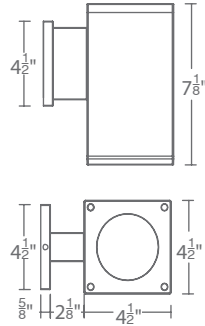

CUBE ARCHITECTURAL DC-WS05

LED Wall Mounts

WAC LIGHTING

Responsible Lighting®

Fixture Type:

Catalog Number:

Project:

Location:

PRODUCT DESCRIPTION

The latest energy efficient LED technology in an appealing cubical profile delivers accent and wall wash lighting. Comes in various light distribution and beam angle options.

FEATURES

- High performance exterior rated LED wall mount light
- Fixture can install upside down to alter light distribution
- Solid aluminum construction
- 5 year warranty

ORDERING NUMBER

SPECIFICATIONS

Input: Universal voltage 120V - 277VAC, 50/60Hz
Dimming: Electronic low voltage (ELV) : 100% - 5% (120V only)
0-10V: 100% - 1% (120-277V)
Light Source: High output 3 Step Mac Adam Ellipse COB
Rated life of 60,000 hours at L70
Finish: Electrostatically powder coated, white, black, bronze and graphite
Standards: IP65 rated, UL & cUL wet location listed, Energy Star® 2.0 rated (labeled with *)
Operating Temp: -13°F to 122°F (-25°C to 50°C)

Diameter	Watt	Beam	Beam Angle	Color Temp	CRI	Lumen	CBCP	Efficacy (lm/w)	Light Distribution	Finish	
DC-WS05	5" 27W	S Straight up or down	18°	927S*	2700K	90	1680	8526	62		BK Black WT White BZ Bronze GH Graphite
				827S*	2700K	85	1800	9151	67		
				930S*	3000K	90	1700	8639	63		
				830S8	3000K	85	1995	10126	74		
				835S*	3500K	85	2190	11118	81		
				840S*	4000K	85	2260	11483	84		
		N Straight up or down	25°	927S*	2700K	90	1730	5513	64		
				827S*	2700K	85	1855	5918	69		
				930S*	3000K	90	1750	5587	65		
				830S*	3000K	85	2055	6548	76		
				835S*	3500K	85	2255	7190	84		
		F Straight up or down	33°	927S*	2700K	90	1725	4246	64		
				827S*	2700K	85	1850	4557	69		
				930S*	3000K	90	1745	4302	65		
				830S*	3000K	85	2045	5043	76		
				835S*	3500K	85	2245	5537	83		
		F Away from the wall	N/A	927A*	2700K	90	1815		67		
				827A*	2700K	85	1950		72		
				930A*	3000K	90	1840	N/A	68		
				830A*	3000K	85	2155		80		
835A*	3500K			85	2370		88				
F Towards the wall	N/A	927B*	2700K	90	1815		67				
		827B*	2700K	85	1950		72				
		930B*	3000K	90	1840	N/A	68				
		830B*	3000K	85	2155		80				
		835B*	3500K	85	2370		88				

DC-WS05-_____ - _____

Example: DC-WS05-F930A-WT

wacighting.com
Phone (800) 526.2588
Fax (800) 526.2585

Headquarters/Eastern Distribution Center
44 Harbor Park Drive
Port Washington, NY 11050

Central Distribution Center
1600 Distribution Ct
Lithia Springs, GA 30122

Western Distribution Center
1750 Archibald Avenue
Ontario, CA 91760