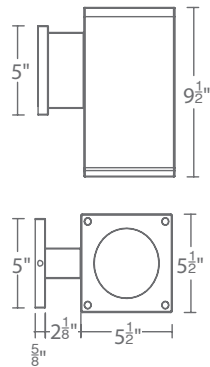

CUBE ARCHITECTURAL DC-WS06

LED Wall Mounts

WAC LIGHTING

Responsible Lighting®

Fixture Type:

Catalog Number:

Project:

Location:

PRODUCT DESCRIPTION

The latest energy efficient LED technology in an appealing cubical profile delivers accent and wall wash lighting. Comes in various light distribution and beam angle options.

FEATURES

- High performance exterior rated LED wall mount light
- Fixture can install upside down to alter light distribution
- Solid aluminum construction
- 5 year warranty

ORDERING NUMBER

SPECIFICATIONS

1. **Input:** Universal voltage 120V - 277VAC, 50/60Hz
2. **Dimming:** Electronic low voltage (ELV) : 100% - 5% (120V only)
   0-10V: 100% - 1% (120-277V)
3. **Light Source:** High output 3 Step Mac Adam Ellipse COB
   Rated life of 70,000 hours at L70
4. **Finish:** Electrostatically powder coated, white, black, bronze and graphite
5. **Standards:** IP65 rated, UL & cUL wet location listed, Energy Star® 2.0 rated (labeled with *)
6. **Operating Temp:** -13°F to 122°F (-25°C to 50°C)

Diameter	Watt	Beam	Beam Angle	Color Temp	CRI	Lumen	CBCP	Efficacy (lm/w)	Light Distribution	Finish	
DC-WS06	6" 36W	S Straight up or down	19°	927S*	2700K	90	1875	8911	52		BK Black WT White BZ Bronze GH Graphite
				827S*	2700K	85	2400	11392	67		
				930S*	3000K	90	2000	9500	56		
				830S*	3000K	85	2170	10317	60		
				835S*	3500K	85	2500	11884	69		
				840S*	4000K	85	2450	11639	68		
		N Straight up or down	30°	927S*	2700K	90	1830	4642	51		
				827S*	2700K	85	2340	5935	65		
				930S*	3000K	90	1950	4949	54		
				830S*	3000K	85	2120	5374	59		
				835S*	3500K	85	2440	6191	68		
				840S*	4000K	85	2390	6063	66		
		F Straight up or down	40°	927S*	2700K	90	1840	3310	51		
				827S*	2700K	85	2355	4231	65		
				930S*	3000K	90	1965	3528	55		
				830S*	3000K	85	2130	3832	59		
				835S*	3500K	85	2455	4414	68		
				840S*	4000K	85	2405	4323	67		
		F Away from the wall	N/A	927A*	2700K	90	2225		62		
				827A*	2700K	85	2840		79		
				930A*	3000K	90	2370	N/A	66		
				830A*	3000K	85	2575		72		
				835A*	3500K	85	2965		82		
				840A*	4000K	85	2905		81		
F Towards the wall	N/A	927B*	2700K	90	2225		62				
		827B*	2700K	85	2840		79				
		930B*	3000K	90	2370	N/A	66				
		830B*	3000K	85	2575		72				
		835B*	3500K	85	2965		82				
		840B*	4000K	85	2905		81				

DC-WS06-_____ - _____

Example: DC-WS06-F930A-WT

wacighting.com
Phone (800) 526.2588
Fax (800) 526.2585

Headquarters/Eastern Distribution Center
44 Harbor Park Drive
Port Washington, NY 11050

Central Distribution Center
1600 Distribution Ct
Lithia Springs, GA 30122

Western Distribution Center
1750 Archibald Avenue
Ontario, CA 91760