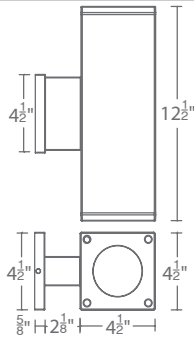

CUBE ARCHITECTURAL DC-WD05

LED Wall Mounts

WAC LIGHTING

Responsible Lighting®

Fixture Type:

Catalog Number:

Project:

Location:

PRODUCT DESCRIPTION

The latest energy efficient LED technology in an appealing cubical profile delivers accent and wall wash lighting. Comes in various light distribution and beam angle options.

FEATURES

- High performance exterior rated LED wall mount light
- Fixture can install upside down to alter light distribution
- Solid aluminum construction
- 5 year warranty

SPECIFICATIONS

Input: Universal voltage 120V - 277VAC, 50/60Hz
Dimming: Electronic low voltage (ELV) : 100% - 5% (120V only)
0-10V: 100% - 1% (120-277V)
Light Source: High output 3 Step Mac Adam Ellipse COB
Rated life of 60,000 hours at L70
Finish: Electrostatically powder coated, white, black, bronze and graphite
Standards: IP65 rated, UL & cUL wet location listed
Operating Temp: -13°F to 122°F (-25°C to 50°C)

ORDERING NUMBER

Diameter	Watt	Beam Angle	Color Temp	CRI	Lumen	CBCP	Efficacy (lm/w)	Light Distribution	Finish		
DC-WD05	5" 27Wx2	S Straight up and down	18°	827S	2700K	85	1680 x 2	8526 x 2	62 x 2		BK Black WT White BZ Bronze GH Graphite
			927S	2700K	90	1800 x 2	9151 x 2	67 x 2			
			830S	3000K	85	1700 x 2	8639 x 2	63 x 2			
			930S	3000K	90	1995 x 2	10126 x 2	74 x 2			
			835S	3500K	85	2190 x 2	11118 x 2	81 x 2			
			840S	4000K	85	2260 x 2	11483 x 2	84 x 2			
		N Straight up and down	25°	827S	2700K	85	1730 x 2	5513 x 2	64 x 2		
			927S	2700K	90	1855 x 2	5918 x 2	69 x 2			
			830S	3000K	85	1750 x 2	5587 x 2	65 x 2			
			930S	3000K	90	2055 x 2	6548 x 2	76 x 2			
			835S	3500K	85	2255 x 2	7190 x 2	84 x 2			
			840S	4000K	85	2330 x 2	7426 x 2	86 x 2			
		F Straight up and down	33°	827S	2700K	85	1725 x 2	4246 x 2	64 x 2		
			927S	2700K	90	1850 x 2	4557 x 2	69 x 2			
			830S	3000K	85	1745 x 2	4302 x 2	65 x 2			
			930S	3000K	90	2045 x 2	5043 x 2	76 x 2			
			835S	3500K	85	2245 x 2	5537 x 2	83 x 2			
			840S	4000K	85	2320 x 2	5719 x 2	86 x 2			
		F Away from the wall	N/A	827A	2700K	85	1815 x 2	N/A	67 x 2		
			927A	2700K	90	1950 x 2	72 x 2				
			830A	3000K	85	1840 x 2	68 x 2				
			930A	3000K	90	2155 x 2	80 x 2				
			835A	3500K	85	2370 x 2	88 x 2				
			840A	4000K	85	2445 x 2	91 x 2				
F Towards the wall	N/A	827B	2700K	85	1815 x 2	N/A	67 x 2				
	927B	2700K	90	1950 x 2	72 x 2						
	830B	3000K	85	1840 x 2	68 x 2						
	930B	3000K	90	2155 x 2	80 x 2						
	835B	3500K	85	2370 x 2	88 x 2						
	840B	4000K	85	2445 x 2	91 x 2						
F One side each	N/A	827C	2700K	85	1815 x 2	N/A	67 x 2				
	927C	2700K	90	1950 x 2	72 x 2						
	830C	3000K	85	1840 x 2	68 x 2						
	930C	3000K	90	2155 x 2	80 x 2						
	835C	3500K	85	2370 x 2	88 x 2						
	840C	4000K	85	2445 x 2	91 x 2						

DC-WD05-_____ - _____ Example: DC-WD05-F930A-WT

wacighting.com
Phone (800) 526.2588
Fax (800) 526.2585

Headquarters/Eastern Distribution Center
44 Harbor Park Drive
Port Washington, NY 11050

Central Distribution Center
1600 Distribution Ct
Lithia Springs, GA 30122

Western Distribution Center
1750 Archibald Avenue
Ontario, CA 91760