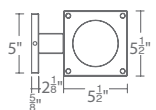

CUBE ARCHITECTURAL DC-WD06

LED Wall Mounts

WAC LIGHTING

Responsible Lighting®

Fixture Type:

Catalog Number:

Project:

Location:

PRODUCT DESCRIPTION

The latest energy efficient LED technology in an appealing cubical profile delivers accent and wall wash lighting. Comes in various light distribution and beam angle options.

FEATURES

- High performance exterior rated LED wall mount light
- Fixture can install upside down to alter light distribution
- Solid aluminum construction
- 5 year warranty

ORDERING NUMBER

SPECIFICATIONS

Input:	Universal voltage 120V - 277VAC, 50/60Hz
Dimming:	Electronic low voltage (ELV) : 100% - 5% (120V only) 0-10V: 100% - 1% (120-277V)
Light Source:	High output 3 Step Mac Adam Ellipse COB Rated life of 70,000 hours at L70
Finish:	Electrostatically powder coated, white, black, bronze and graphite
Standards:	IP65 rated, UL & cUL wet location listed
Operating Temp:	-13°F to 122°F (-25°C to 50°C)

Diameter	Watt	Beam	Beam Angle	Color Temp	CRI	Lumen	CBCP	Efficacy (lm/w)	Light Distribution	Finish	
DC-WD06	6" 36W x 2	S Straight up and down	19°	827S	2700K	85	1875 x 2	8911	52 x 2		BK Black WT White BZ Bronze GH Graphite
				927S	2700K	90	2400 x 2	11392	67 x 2		
				830S	3000K	85	2000 x 2	9500	56 x 2		
				930S	3000K	90	2170 x 2	10317	60 x 2		
				835S	3500K	85	2500 x 2	11884	69 x 2		
				840S	4000K	85	2450 x 2	11639	68 x 2		
		N Straight up and down	30°	827S	2700K	85	1830 x 2	4642	51 x 2		
				927S	2700K	90	2340 x 2	5935	65 x 2		
				830S	3000K	85	1950 x 2	4949	54 x 2		
				930S	3000K	90	2120 x 2	5374	59 x 2		
				835S	3500K	85	2440 x 2	6191	68 x 2		
				840S	4000K	85	2390 x 2	6063	66 x 2		
		F Straight up and down	40°	827S	2700K	85	1840 x 2	3310	51 x 2		
				927S	2700K	90	2355 x 2	4231	65 x 2		
				830S	3000K	85	1965 x 2	3528	55 x 2		
				930S	3000K	90	2130 x 2	3832	59 x 2		
				835S	3500K	85	2455 x 2	4414	68 x 2		
				840S	4000K	85	2405 x 2	4323	67 x 2		
		F Away from the wall	N/A	827A	2700K	85	2225 x 2		62 x 2		
				927A	2700K	90	2840 x 2	N/A	79 x 2		
				830A	3000K	85	2370 x 2	N/A	66 x 2		
				930A	3000K	90	2575 x 2	N/A	72 x 2		
				835A	3500K	85	2965 x 2	N/A	82 x 2		
				840A	4000K	85	2905 x 2	N/A	81 x 2		
F Towards the wall	N/A	827B	2700K	85	2225 x 2		62 x 2				
		927B	2700K	90	2840 x 2	N/A	79 x 2				
		830B	3000K	85	2370 x 2	N/A	66 x 2				
		930B	3000K	90	2575 x 2	N/A	72 x 2				
		835B	3500K	85	2965 x 2	N/A	82 x 2				
		840B	4000K	85	2905 x 2	N/A	81 x 2				
F One side each	N/A	827C	2700K	85	2225 x 2		62 x 2	One side away from wall, one side towards the wall			
		927C	2700K	90	2840 x 2	N/A	79 x 2				
		830C	3000K	85	2370 x 2	N/A	66 x 2				
		930C	3000K	90	2575 x 2	N/A	72 x 2				
		835C	3500K	85	2965 x 2	N/A	82 x 2				
		840C	4000K	85	2905 x 2	N/A	81 x 2				

DC-WD06-_____ - _____ Example: DC-WD06-F930A-WT

wacighting.com
Phone (800) 526.2588
Fax (800) 526.2585

Headquarters/Eastern Distribution Center
44 Harbor Park Drive
Port Washington, NY 11050

Central Distribution Center
1600 Distribution Ct
Lithia Springs, GA 30122

Western Distribution Center
1750 Archibald Avenue
Ontario, CA 91760