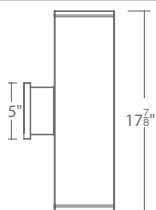

CUBE ARCHITECTURAL DC-WD06

LED Wall Mounts

WAC LIGHTING

Responsible Lighting®

Fixture Type:

Catalog Number:

Project:

Location:

PRODUCT DESCRIPTION

The latest energy efficient LED technology in an appealing cubical profile delivers accent and wall wash lighting. Comes in various light distribution and beam angle options.

FEATURES

- High performance exterior rated LED wall mount light
- Fixture can install upside down to alter light distribution
- Solid aluminum construction
- 5 year warranty

ORDERING NUMBER

SPECIFICATIONS

Input:	Universal voltage 120V - 277VAC, 50/60Hz
Dimming:	Electronic low voltage (ELV) : 100% - 5% (120V only) 0-10V: 100% - 1% (120-277V)
Light Source:	High output 3 Step Mac Adam Ellipse COB Rated life of 70,000 hours at L70
Finish:	Electrostatically powder coated, white, black, bronze and graphite
Standards:	IP65 rated, UL & cUL wet location listed
Operating Temp:	-13°F to 122°F (-25°C to 50°C)

Diameter	Watt	Beam	Beam Angle	Color Temp	CRI	Lumen	CBCP	Efficacy (lm/w)	Light Distribution	Finish	
DC-WD06	6" 36W x 2	S Straight up and down	19°	827S	2700K	85	1875 x 2	8911	52 x 2		BK Black WT White BZ Bronze GH Graphite
				927S	2700K	90	2400 x 2	11392	67 x 2		
				830S	3000K	85	2000 x 2	9500	56 x 2		
				930S	3000K	90	2170 x 2	10317	60 x 2		
				835S	3500K	85	2500 x 2	11884	69 x 2		
				840S	4000K	85	2450 x 2	11639	68 x 2		
		N Straight up and down	30°	827S	2700K	85	1830 x 2	4642	51 x 2		
				927S	2700K	90	2340 x 2	5935	65 x 2		
				830S	3000K	85	1950 x 2	4949	54 x 2		
				930S	3000K	90	2120 x 2	5374	59 x 2		
				835S	3500K	85	2440 x 2	6191	68 x 2		
				840S	4000K	85	2390 x 2	6063	66 x 2		
		F Straight up and down	40°	827S	2700K	85	1840 x 2	3310	51 x 2		
				927S	2700K	90	2355 x 2	4231	65 x 2		
				830S	3000K	85	1965 x 2	3528	55 x 2		
				930S	3000K	90	2130 x 2	3832	59 x 2		
				835S	3500K	85	2455 x 2	4414	68 x 2		
				840S	4000K	85	2405 x 2	4323	67 x 2		
		F Away from the wall	N/A	827A	2700K	85	2225 x 2		62 x 2		
				927A	2700K	90	2840 x 2	N/A	79 x 2		
				830A	3000K	85	2370 x 2	N/A	66 x 2		
				930A	3000K	90	2575 x 2	N/A	72 x 2		
				835A	3500K	85	2965 x 2	N/A	82 x 2		
				840A	4000K	85	2905 x 2	N/A	81 x 2		
F Towards the wall	N/A	827B	2700K	85	2225 x 2		62 x 2				
		927B	2700K	90	2840 x 2	N/A	79 x 2				
		830B	3000K	85	2370 x 2	N/A	66 x 2				
		930B	3000K	90	2575 x 2	N/A	72 x 2				
		835B	3500K	85	2965 x 2	N/A	82 x 2				
		840B	4000K	85	2905 x 2	N/A	81 x 2				
F One side each	N/A	827C	2700K	85	2225 x 2		62 x 2	One side away from wall, one side towards the wall			
		927C	2700K	90	2840 x 2	N/A	79 x 2				
		830C	3000K	85	2370 x 2	N/A	66 x 2				
		930C	3000K	90	2575 x 2	N/A	72 x 2				
		835C	3500K	85	2965 x 2	N/A	82 x 2				
		840C	4000K	85	2905 x 2	N/A	81 x 2				

DC-WD06-_____ - _____ Example: DC-WD06-F930A-WT

wacighting.com
Phone (800) 526.2588
Fax (800) 526.2585

Headquarters/Eastern Distribution Center
44 Harbor Park Drive
Port Washington, NY 11050

Central Distribution Center
1600 Distribution Ct
Lithia Springs, GA 30122

Western Distribution Center
1750 Archibald Avenue
Ontario, CA 91760