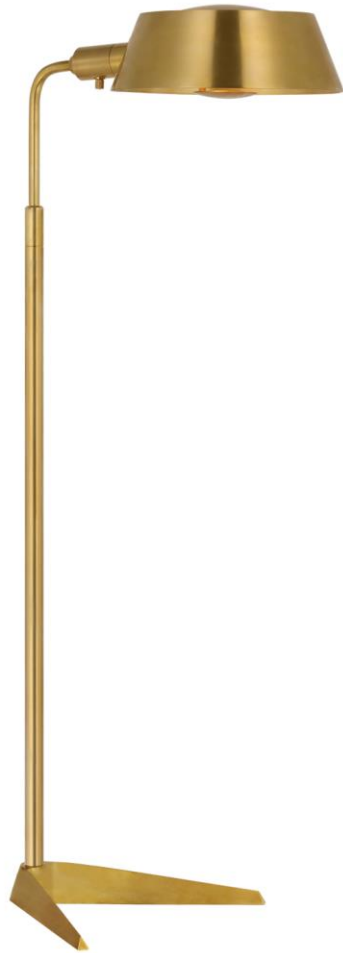

TEAR SHEET

Alfie Pharmacy Floor Lamp

Item # TOB 1148HAB

Designer: Thomas O'Brien

Height: 36.25" - 46.25"

Width: 12.5"

Extension: 16.25"

Base: 10" x 12.5" Triangle

Finishes: BZ/HAB, HAB, PN

Socket: E26 Keyless

Wattage: 15 LED A19

Weight: 12 Pounds

Note: UL Only