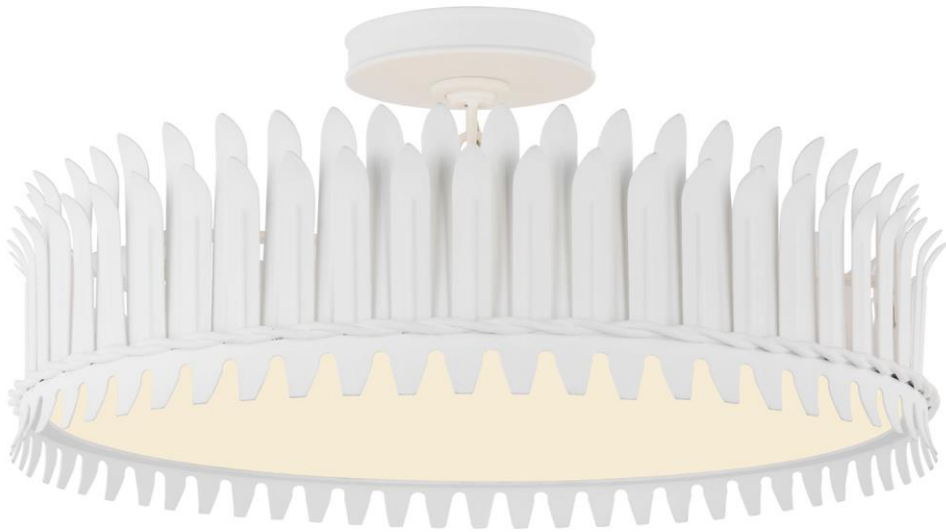

TEAR SHEET

Leslie 21" Semi-Flush

Item # SK 4207PW

Designer: Suzanne Kasler

Height: 8.75"

Width: 20.75"

Canopy: 5.75" Round

Finishes: BSL, GI, PW

Socket: 5 - E12 Candelabra

Wattage: 5 - 6.5 LED B11

Weight: 15 Pounds

Note: UL Only

Front View

Top View