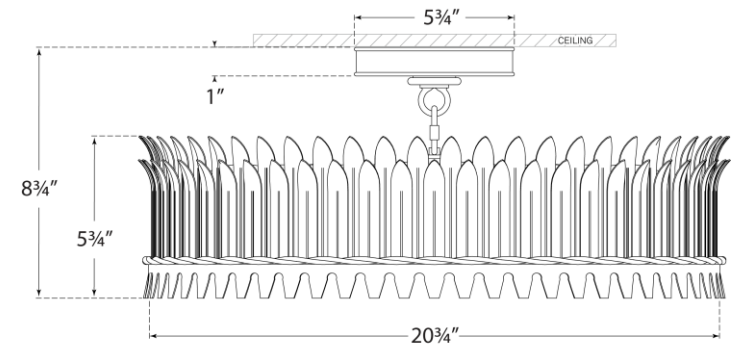

TEAR SHEET

Leslie 21" Semi-Flush

Item # SK 4207PW

Designer: Suzanne Kasler

Height: 8.75"

Width: 20.75"

Canopy: 5.75" Round

Finishes: BSL, GI, PW

Socket: 5 - E12 Candelabra

Wattage: 5 - 6.5 LED B11

Weight: 15 Pounds

Note: UL Only

Front View

Top View