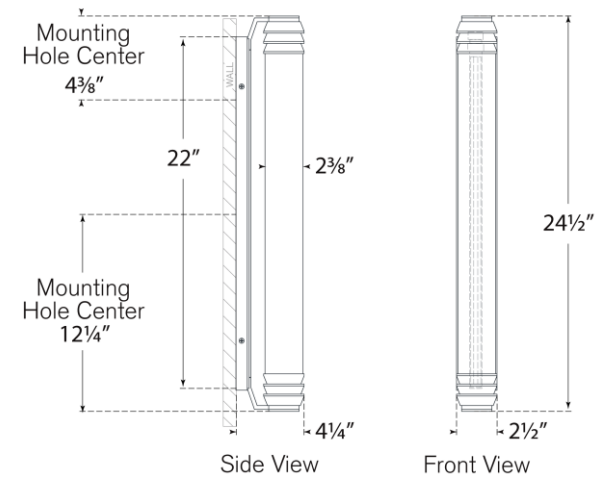

TEAR SHEET

Chadwell 25" Sconce

Item # RL 2687PN-WG

Designer: Ralph Lauren

Height: 24.5"

Width: 2.5"

Extension: 4.25"

Backplate: 2.5" x 22" Rectangle

Finishes: BZ, NB, PN

Glass Options: Glass

Socket: Dedicated LED

Wattage: 15w (1800lm)

Weight: 7 Pounds

Note: UL Only | Requires Smaller Outlet Box

Top View

Side View

Front View