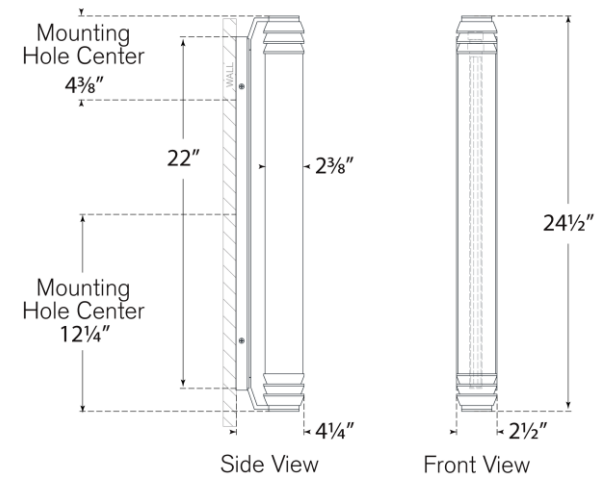

## Chadwell 25" Sconce

Item # RL 2687NB-WG

Designer: Ralph Lauren

Height: 24.5"

Width: 2.5"

Extension: 4.25"

Backplate: 2.5" x 22" Rectangle

Finishes: BZ, NB, PN

Glass Options: Glass

Socket: Dedicated LED

Wattage: 15w (1800lm)

Weight: 7 Pounds

Note: UL Only | Requires Smaller Outlet Box

Top View

Side View

Front View