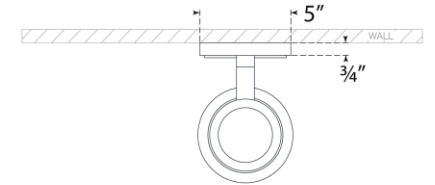

## Chadwell 19" Sconce

Item # RL 2685PN-WG

Designer: Ralph Lauren

Height: 19"

Width: 5.25"

Extension: 7.75"

Backplate: 5" x 16.75" Rectangle

Finishes: BZ, NB, PN

Glass Options: Glass

Socket: Dedicated LED

Wattage: 20w (2400lm)

Weight: 10 Pounds

Note: UL Only

Top View