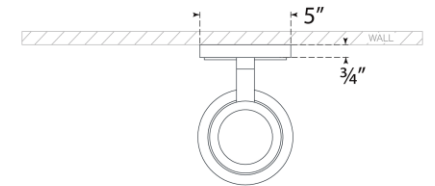

## Chadwell 19" Sconce

Item # RL 2685BZ-WG

Designer: Ralph Lauren

Height: 19"

Width: 5.25"

Extension: 7.75"

Backplate: 5" x 16.75" Rectangle

Finishes: BZ, NB, PN

Glass Options: Glass

Socket: Dedicated LED

Wattage: 20w (2400lm)

Weight: 10 Pounds

Note: UL Only

Top View