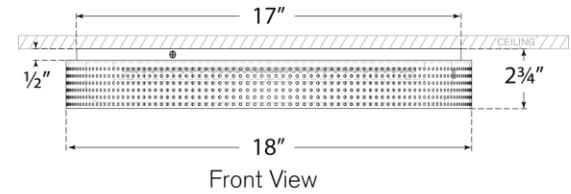

## Precision 18" Round Flush Mount

Item # KW 4082BZ-WG

Designer: Kelly Wearstler

Height: 2.75"

Width: 18"

Canopy: 17" Round

Finishes: AB, BZ, PN

Glass Options: WG

Socket: Dedicated LED

Wattage: 25w (3000lm)

Weight: 18 Pounds

Front View

Bottom View