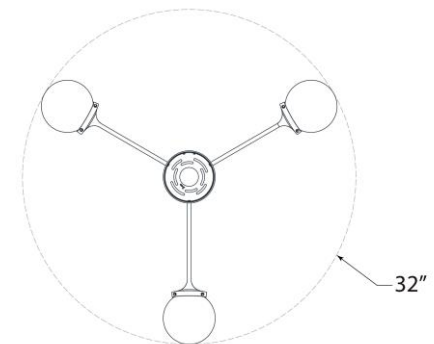

## Prescott Large Semi-Flush Mount

Item # KS 4009SB-CG

Designer: kate spade new york

Height: 14.5"

Width: 28.25"

Canopy: 5" Round

Finishes: BZ, PN, SB

Glass Options: CG, WG

Socket: 4 - E12 Candelabra

Wattage: 4 - 5.5 LED G16.5

Weight: 12 Pounds

Note: UL Only

Front View

Top View