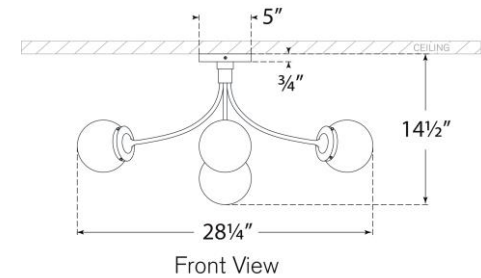

## Prescott Large Semi-Flush Mount

Item # KS 4009SB-CG

Designer: kate spade new york

Height: 14.5"

Width: 28.25"

Canopy: 5" Round

Finishes: BZ, PN, SB

Glass Options: CG, WG

Socket: 4 - E12 Candelabra

Wattage: 4 - 5.5 LED G16.5

Weight: 12 Pounds

Note: UL Only

Front View

Top View