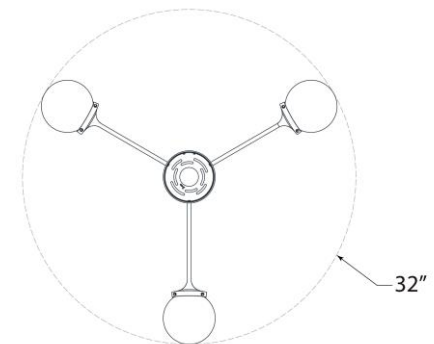

## Prescott Large Semi-Flush Mount

Item # KS 4009PN-CG

Designer: kate spade new york

Height: 14.5"

Width: 28.25"

Canopy: 5" Round

Finishes: BZ, PN, SB

Glass Options: CG, WG

Socket: 4 - E12 Candelabra

Wattage: 4 - 5.5 LED G16.5

Weight: 12 Pounds

Note: UL Only

Front View

Top View