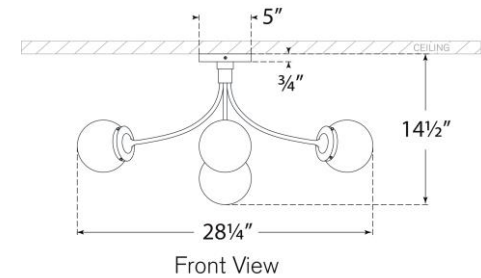

## Prescott Large Semi-Flush Mount

Item # KS 4009PN-CG

Designer: kate spade new york

Height: 14.5"

Width: 28.25"

Canopy: 5" Round

Finishes: BZ, PN, SB

Glass Options: CG, WG

Socket: 4 - E12 Candelabra

Wattage: 4 - 5.5 LED G16.5

Weight: 12 Pounds

Note: UL Only

Front View

Top View