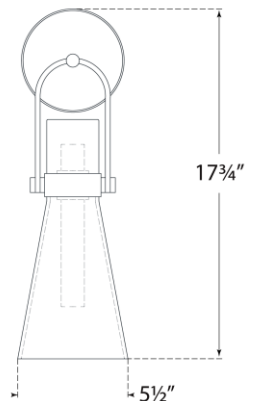

TEAR SHEET

Larkin Medium Conical Bracketed Sconce

Item # IKF 2450BZ-CG

Designer: Ian K. Fowler

Height: 17.75"

Width: 5.5"

Extension: 7"

Backplate: 5.25" Round

Finishes: BZ, HAB, PN

Glass Options: CG

Socket: Dedicated LED

Wattage: 10w (1200lm)

Weight: 5 Pounds

Note: UL Only

Top View

Side View