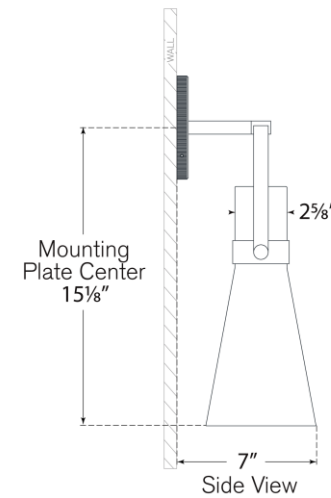

TEAR SHEET

Larkin Medium Conical Bracketed Sconce

Item # IKF 2450BZ-CG

Designer: Ian K. Fowler

Height: 17.75"

Width: 5.5"

Extension: 7"

Backplate: 5.25" Round

Finishes: BZ, HAB, PN

Glass Options: CG

Socket: Dedicated LED

Wattage: 10w (1200lm)

Weight: 5 Pounds

Note: UL Only

Top View

Side View

Front View