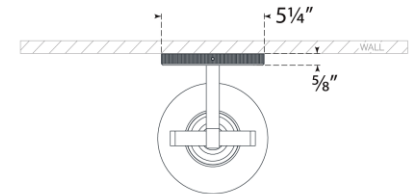

TEAR SHEET

Larkin Medium Conical Bracketed Sconce

Item # IKF 2450BZ-CG

Designer: Ian K. Fowler

Height: 17.75"

Width: 5.5"

Extension: 7"

Backplate: 5.25" Round

Finishes: BZ, HAB, PN

Glass Options: CG

Socket: Dedicated LED

Wattage: 10w (1200lm)

Weight: 5 Pounds

Note: UL Only

Top View

Side View