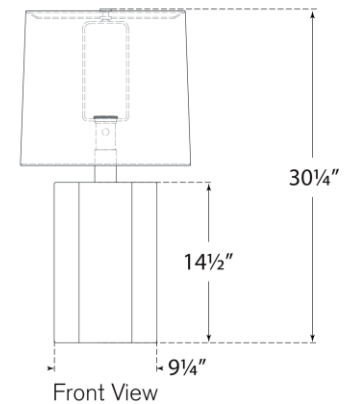

TEAR SHEET

Lakepoint Large Table Lamp

Item # BBL 3634SGY-L

Designer: Barbara Barry

Height: 30.25"

Width: 15.5"

Base: 8.75" x 9.25" Decorative

Finishes: IVO, PBC, SGY

Shade Treatments: L

Shade Details: 14" x 15.5" x 14"

Socket: E26 Dimmer

Wattage: 15 LED A19

Weight: 14 Pounds

Note: UL Only

Side View

Front View