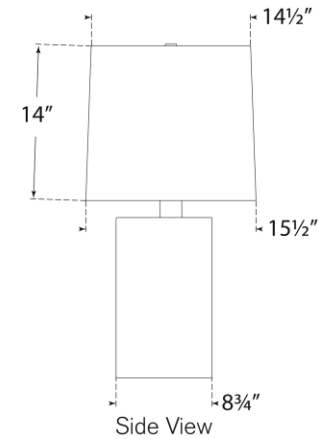

TEAR SHEET

Lakepoint Large Table Lamp

Item # BBL 3634SGY-L

Designer: Barbara Barry

Height: 30.25"

Width: 15.5"

Base: 8.75" x 9.25" Decorative

Finishes: IVO, PBC, SGY

Shade Treatments: L

Shade Details: 14" x 15.5" x 14"

Socket: E26 Dimmer

Wattage: 15 LED A19

Weight: 14 Pounds

Note: UL Only

Side View

Front View

Top View