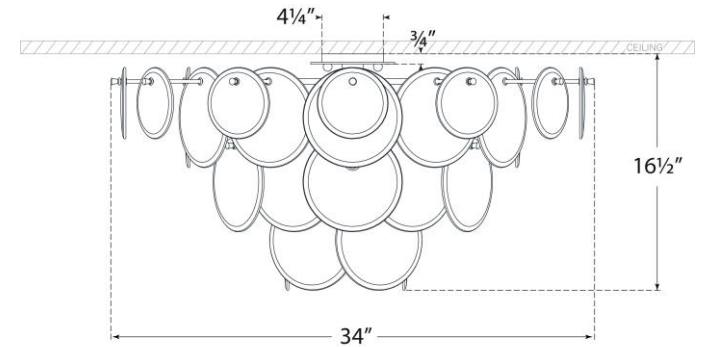

TEAR SHEET

Loire Grande Flush Mount

Item # ARN 4453PN-CSG

Designer: AERIN

Height: 16.5"

Width: 34"

Canopy: 4.25" Round

Finishes: G, PN

Glass Options: CSG, WSG

Socket: 10 - E12 Candelabra

Wattage: 10 - 5.5 LED C11

Weight: 42 Pounds

Note: UL Only

Front View

Top View