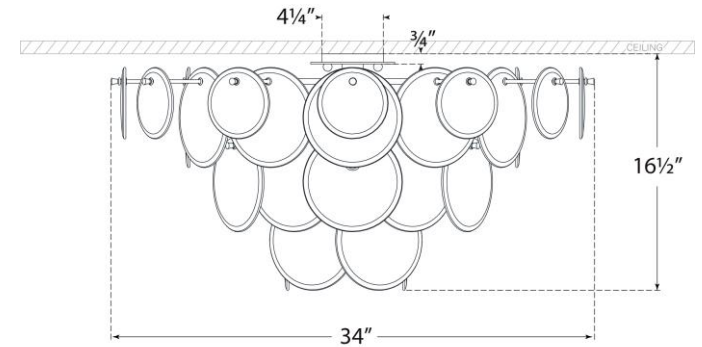

## Loire Grande Flush Mount

Item # ARN 4453G-CSG

Designer: AERIN

Height: 16.5"

Width: 34"

Canopy: 4.25" Round

Finishes: G, PN

Glass Options: CSG, WSG

Socket: 10 - E12 Candelabra

Wattage: 10 - 5.5 LED C11

Weight: 42 Pounds

Note: UL Only

Front View

Top View