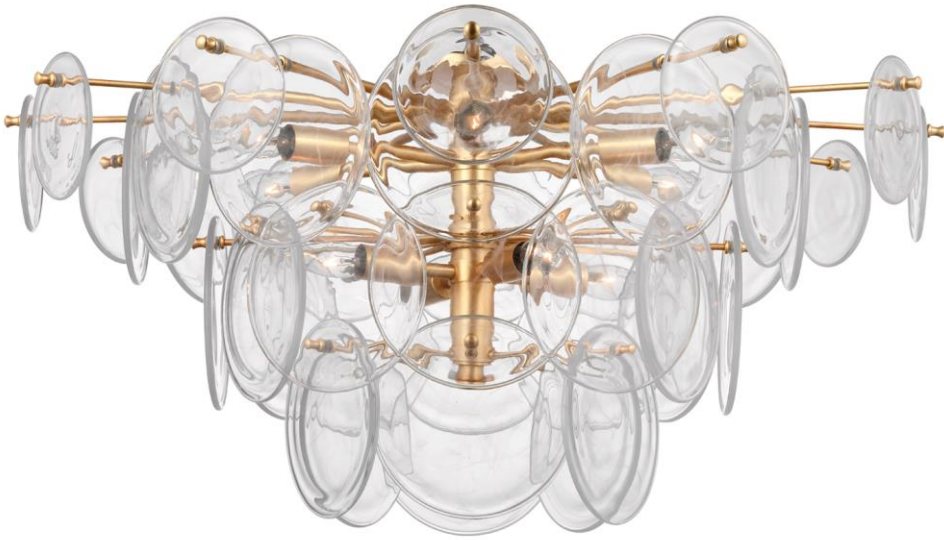

## Loire Grande Flush Mount

Item # ARN 4453G-CSG

Designer: AERIN

Height: 16.5"

Width: 34"

Canopy: 4.25" Round

Finishes: G, PN

Glass Options: CSG, WSG

Socket: 10 - E12 Candelabra

Wattage: 10 - 5.5 LED C11

Weight: 42 Pounds

Note: UL Only

Front View

Top View