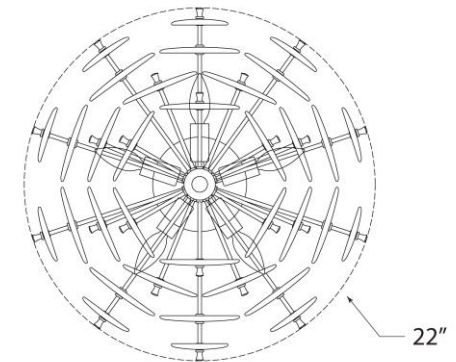

TEAR SHEET

Loire Large Tiered Flush Mount

Item # ARN 4451G-CSG

Designer: AERIN

Height: 12"

Width: 21"

Canopy: 4.25" Round

Finishes: G, PN

Glass Options: CSG, WSG

Socket: 5 - E12 Candelabra

Wattage: 5 - 5.5 LED C11

Weight: 16 Pounds

Front View

Bottom View