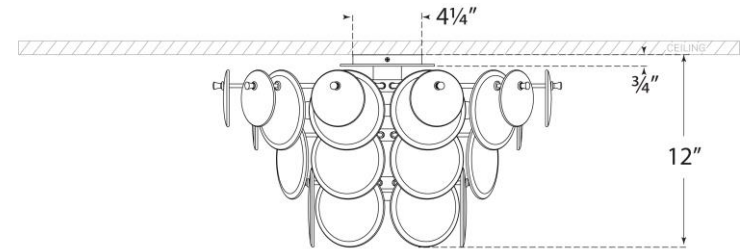

TEAR SHEET

Loire Large Tiered Flush Mount

Item # ARN 4451G-CSG

Designer: AERIN

Height: 12"

Width: 21"

Canopy: 4.25" Round

Finishes: G, PN

Glass Options: CSG, WSG

Socket: 5 - E12 Candelabra

Wattage: 5 - 5.5 LED C11

Weight: 16 Pounds

Front View

Bottom View