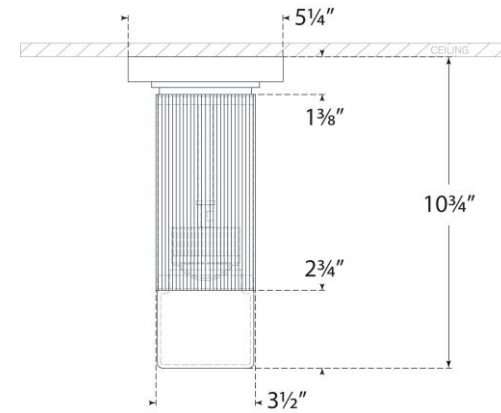

## Ace Mini Monopoint Flush Mount

Item # TOB 4350HAB-WG

Designer: Thomas O'Brien

Height: 10.75"

Width: 3.5"

Canopy: 5.25" Round

Finishes: BZ, HAB, PN

Glass Options: WG

Socket: Dedicated LED

Wattage: 12w (1100lm)

Note: UL Only

Front View

Bottom View