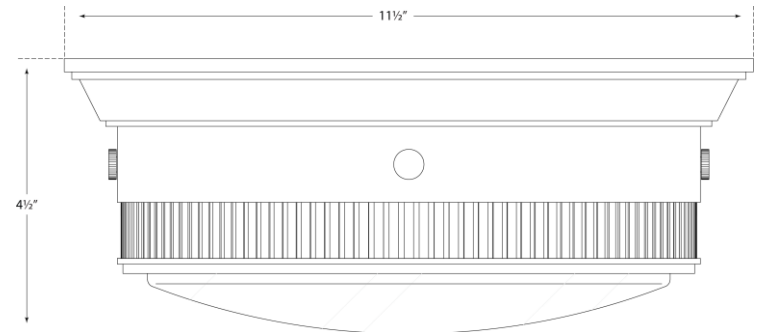

TEAR SHEET

Calliope Marine Flush Mount

Item # TOB 4203BZ

Designer: Thomas O'Brien

Height: 4.5"

Width: 11.5"

Finishes: BZ, CH, HAB, PN

Glass Options: WG

Socket: 2 - E26 Keyless

Wattage: 2 - 60 B11

Weight: 8 Pounds

VISUAL COMFORT