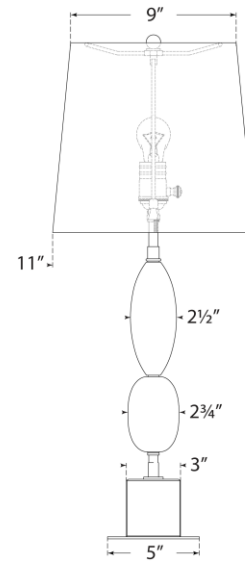

TEAR SHEET

Dani Medium Table Lamp

Item # TOB 3980ALB/BM-L

Designer: Thomas O'Brien

Height: 27.5"

Width: 16"

Base: 5" x 7.25" Rectangle

Finishes: ALB, ALB/BM

Shade Treatments: L

Shade Details: SH9/14.255x11/15.75x10.5LO

Socket: E26 Dimmer

Wattage: 100 A19

Weight: 15 Pounds

Side View

Front View