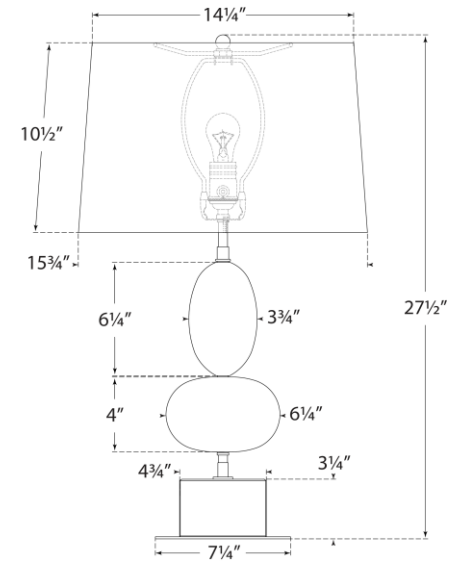

TEAR SHEET

Dani Medium Table Lamp

Item # TOB 3980ALB/BM-L

Designer: Thomas O'Brien

Height: 27.5"

Width: 16"

Base: 5" x 7.25" Rectangle

Finishes: ALB, ALB/BM

Shade Treatments: L

Shade Details: SH9/14.255x11/15.75x10.5LO

Socket: E26 Dimmer

Wattage: 100 A19

Weight: 15 Pounds

Side View

Front View