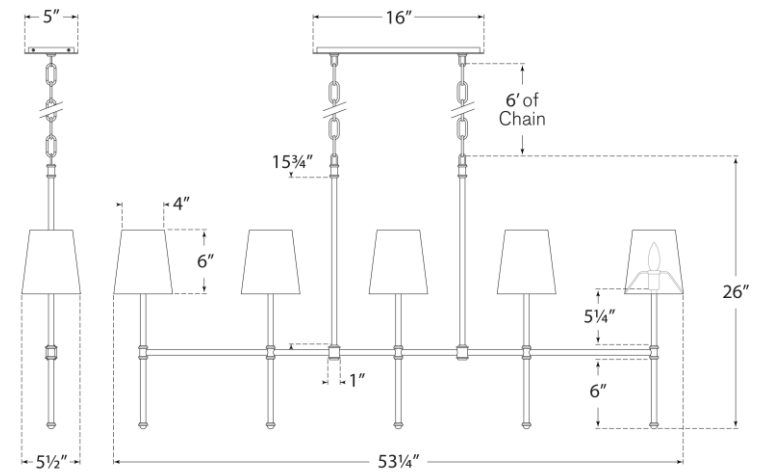

TEAR SHEET

Camille Medium Linear Chandelier

Item # SK 5055PN-NP

Designer: Suzanne Kasler

Height: 26"

Width: 53.25"

Canopy: 5" x 16" Rectangle

Finishes: BZ, HAB, PN

Shade Treatments: NP

Shade Details: 4" x 5.5" x 6"

Socket: 5 - E12 Candelabra

Wattage: 5 - 40 B11

Weight: 17 Pounds

Side View