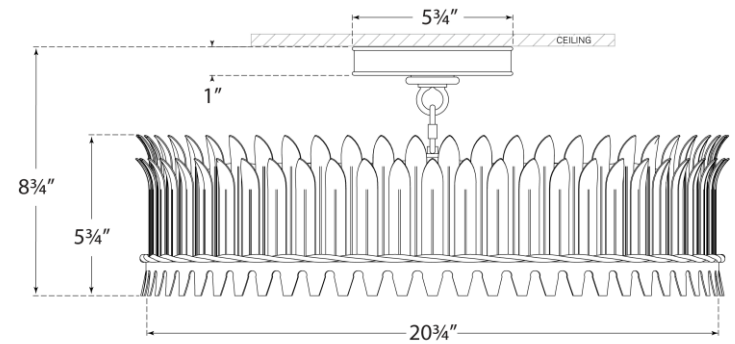

TEAR SHEET

Leslie 21" Semi-Flush

Item # SK 4207BSL

Designer: Suzanne Kasler

Height: 8.75"

Width: 20.75"

Canopy: 5.75" Round

Finishes: BSL, GI

Glass Options: FG

Socket: 5 - E12 Candelabra

Wattage: 5 - 6.5 LED B11

Weight: 14 Pounds

Front View

Top View