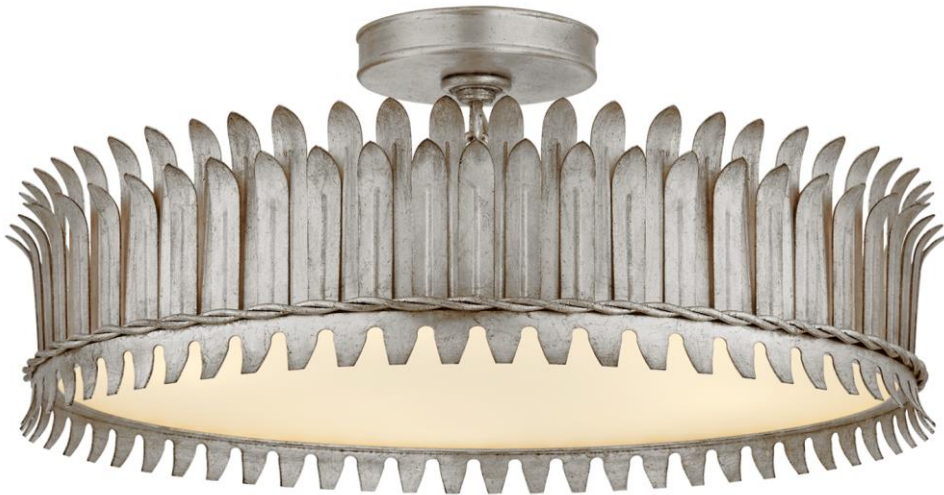

TEAR SHEET

Leslie 21" Semi-Flush

Item # SK 4207BSL

Designer: Suzanne Kasler

Height: 8.75"

Width: 20.75"

Canopy: 5.75" Round

Finishes: BSL, GI

Glass Options: FG

Socket: 5 - E12 Candelabra

Wattage: 5 - 6.5 LED B11

Weight: 14 Pounds

Front View

Top View