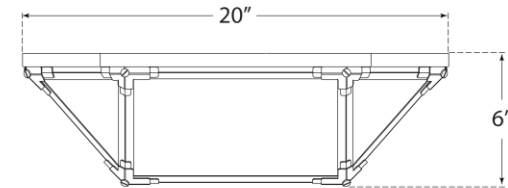

TEAR SHEET

Morris Large Flush Mount

Item # SK 4009GI-WG

Designer: Suzanne Kasler

Height: 6"

Width: 20"

Canopy: 20" Square

Finishes: AZ, GI, PN

Glass Options: FG, WG

Socket: 4 - E26 Keyless

Wattage: 4 - 9 LED A19

Weight: 16 Pounds

Bottom View