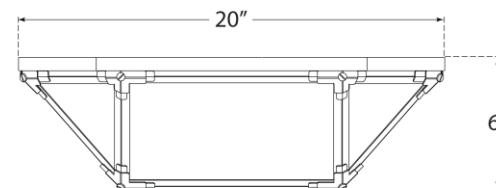

TEAR SHEET

Morris Large Flush Mount

Item # SK 4009AZ-FG

Designer: Suzanne Kasler

Height: 6"

Width: 20"

Finishes: AZ, GI, PN

Glass Options: FG, WG

Socket: 4 - E26 Keyless

Wattage: 4 - 40 A19

Weight: 16 Pounds

Bottom View