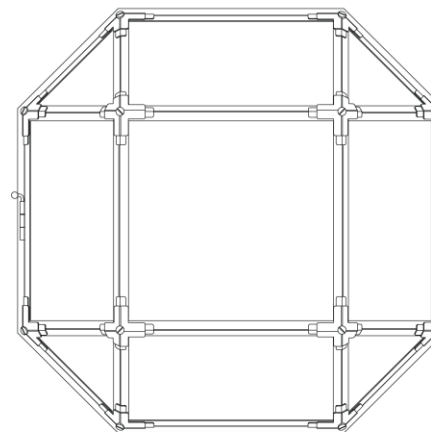

## Morris Large Flush Mount

Item # SK 4009AZ-FG

Designer: Suzanne Kasler

Height: 6"

Width: 20"

Finishes: AZ, GI, PN

Glass Options: FG, WG

Socket: 4 - E26 Keyless

Wattage: 4 - 40 A19

Weight: 16 Pounds

Bottom View