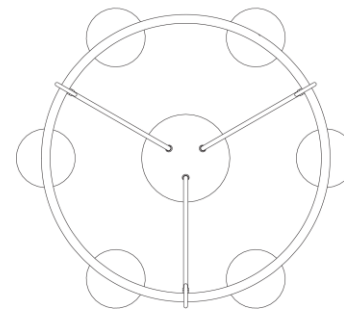

TEAR SHEET

Choros Chandelier

Item # S 5040AI

Designer: Barry Goralnick

Height: 30"

Width: 28"

Canopy: 5.75" Round

Finishes: AI, PN

Socket: 6 - E12 Candelabra

Wattage: 6 - 60 C11

Weight: 11 Pounds

Bottom View