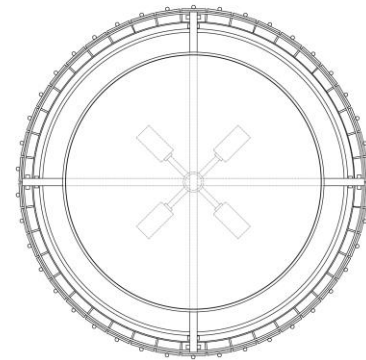

TEAR SHEET

Cadence Large Single-Tier Flush Mount

Item # S 4652PN-AM

Designer: Carrier and Company

Height: 7.25"

Width: 24"

Canopy: 17.75" Round

Finishes: HAB, PN

Glass Options: AM

Socket: 4 - E12 Candelabra

Wattage: 4 - 60 C11

Weight: 29 Pounds

Side View

Top View