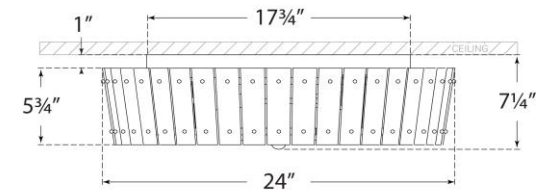

TEAR SHEET

Cadence Large Single-Tier Flush Mount

Item # S 4652PN-AM

Designer: Carrier and Company

Height: 7.25"

Width: 24"

Canopy: 17.75" Round

Finishes: HAB, PN

Glass Options: AM

Socket: 4 - E12 Candelabra

Wattage: 4 - 60 C11

Weight: 29 Pounds

Side View

Top View