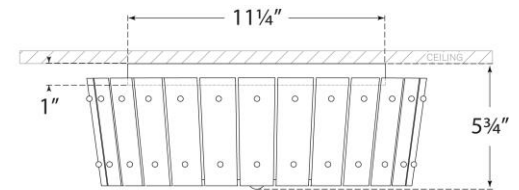

TEAR SHEET

Cadence Medium Single-Tier Flush Mount

Item # S 4651HAB-AM

Designer: Carrier and Company

Height: 5.75"

Width: 15.5"

Canopy: 11.25" Round

Finishes: HAB, PN

Glass Options: AM

Socket: 3 - E12 Candelabra

Wattage: 3 - 60 C11

Weight: 13 Pounds

Side View

Side View