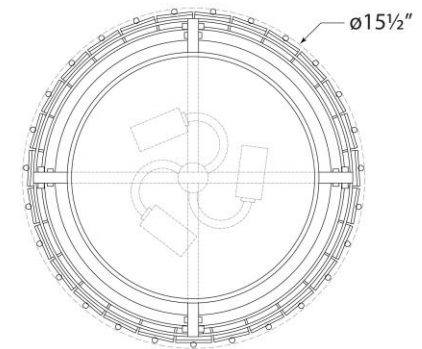

TEAR SHEET

Cadence Medium Single-Tier Flush Mount

Item # S 4651HAB-AM

Designer: Carrier and Company

Height: 5.75"

Width: 15.5"

Canopy: 11.25" Round

Finishes: HAB, PN

Glass Options: AM

Socket: 3 - E12 Candelabra

Wattage: 3 - 60 C11

Weight: 13 Pounds

Side View

Side View