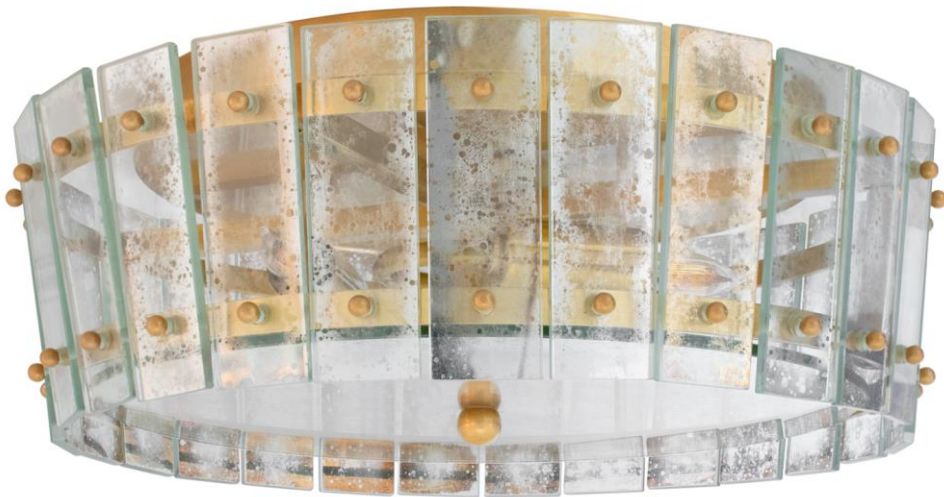

TEAR SHEET

Cadence Medium Single-Tier Flush Mount

Item # S 4651HAB-AM

Designer: Carrier and Company

Height: 5.75"

Width: 15.5"

Canopy: 11.25" Round

Finishes: HAB, PN

Glass Options: AM

Socket: 3 - E12 Candelabra

Wattage: 3 - 60 C11

Weight: 13 Pounds

Side View

Side View