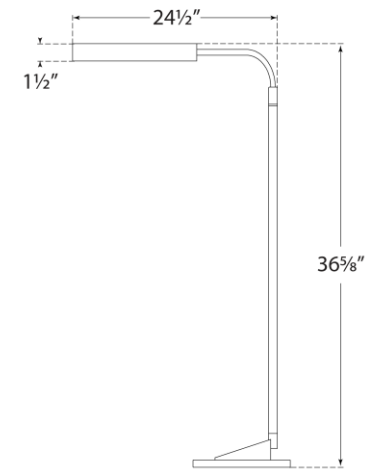

TEAR SHEET

Austin Adjustable Floor Lamp

Item # S 1350AI

Designer: Ian K. Fowler

Height: 36.75" - 48"

Width: 11"

Extension: 24.5"

Base: 11" Round

Finishes: AI, PN

Socket: Dedicated LED w/ Foot Switch

Wattage: 12w (1000lm)

Weight: 15 Pounds

Side View