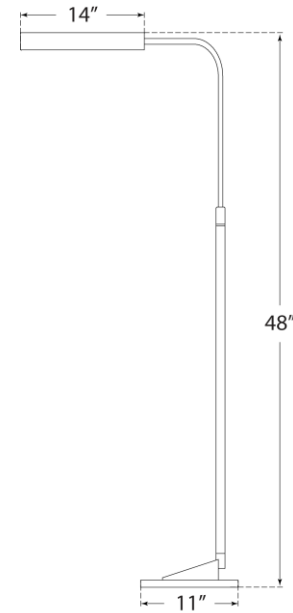

TEAR SHEET

Austin Adjustable Floor Lamp

Item # S 1350AI

Designer: Ian K. Fowler

Height: 36.75" - 48"

Width: 11"

Extension: 24.5"

Base: 11" Round

Finishes: AI, PN

Socket: Dedicated LED w/ Foot Switch

Wattage: 12w (1000lm)

Weight: 15 Pounds

Side View