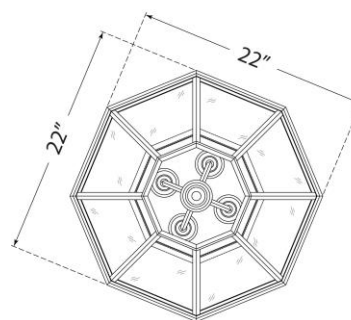

TEAR SHEET

Edmund Medium Lantern

Item # RL 5642NB-CG

Designer: Ralph Lauren

Height: 35"

Width: 23.75"

Canopy: 6.5" Octagon

Finishes: BZ, NB, PN

Glass Options: CG

Socket: 4 - E12 Candelabra

Wattage: 4 - 60 C11

Weight: 89 Pounds

Top View

Front View