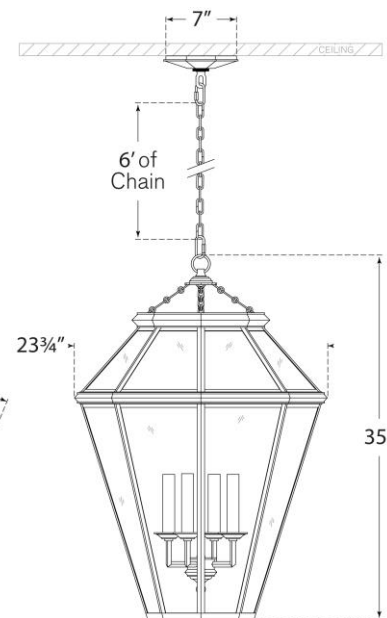

TEAR SHEET

Edmund Medium Lantern

Item # RL 5642NB-CG

Designer: Ralph Lauren

Height: 35"

Width: 23.75"

Canopy: 6.5" Octagon

Finishes: BZ, NB, PN

Glass Options: CG

Socket: 4 - E12 Candelabra

Wattage: 4 - 60 C11

Weight: 89 Pounds

Top View

Front View