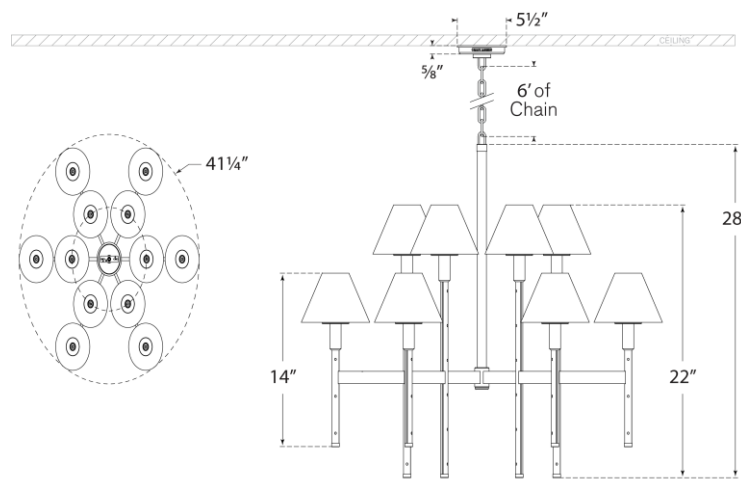

TEAR SHEET

Radford Large Two Tier Chandelier

Item # RL 5572PN/BKE-L

Designer: Ralph Lauren

Height: 28"

Width: 41.25"

Canopy: 5.5" Round

Finishes: NB/NRO, PN/BKE

Shade Treatments: L

Shade Details: 3" x 7.75" x 4.75"

Socket: 12 - E12 Candelabra

Wattage: 12 - 25 B11

Weight: 40 Pounds

Top View

Front View