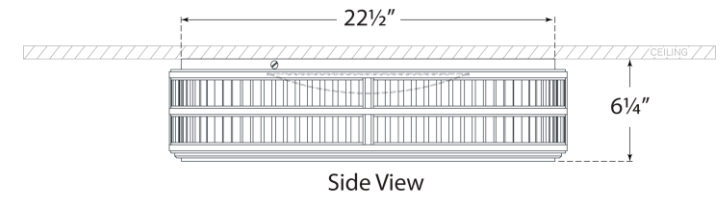

TEAR SHEET

Perren 24" Flush Mount

Item # RL 4722PN

Designer: Ralph Lauren

Height: 6.25"

Width: 24"

Finishes: BZ, NB, PN

Glass Options: WG

Socket: Dedicated LED

Wattage: 60w (4800lm)

Weight: 43 Pounds

Note: UL Only

Side View

Bottom View