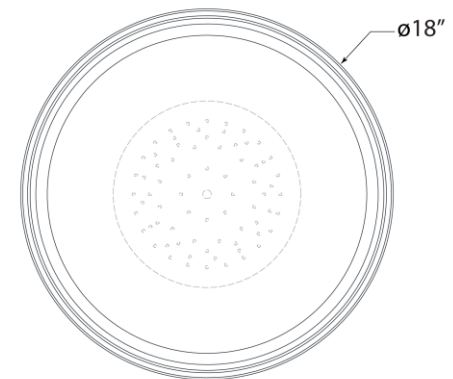

TEAR SHEET

Perren 18" Flush Mount

Item # RL 4721PN

Designer: Ralph Lauren

Height: 6.25"

Width: 18"

Finishes: BZ, NB, PN

Glass Options: WG

Socket: Dedicated LED

Wattage: 36w (2800lm)

Weight: 27 Pounds

Note: UL Only

Side View

Bottom View