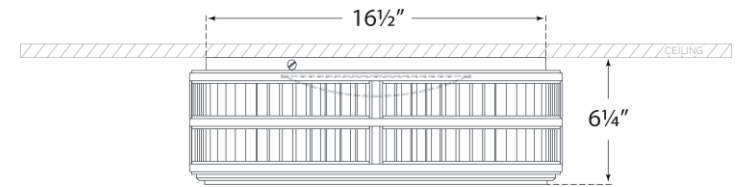

TEAR SHEET

Perren 18" Flush Mount

Item # RL 4721PN

Designer: Ralph Lauren

Height: 6.25"

Width: 18"

Finishes: BZ, NB, PN

Glass Options: WG

Socket: Dedicated LED

Wattage: 36w (2800lm)

Weight: 27 Pounds

Note: UL Only

Side View

Bottom View