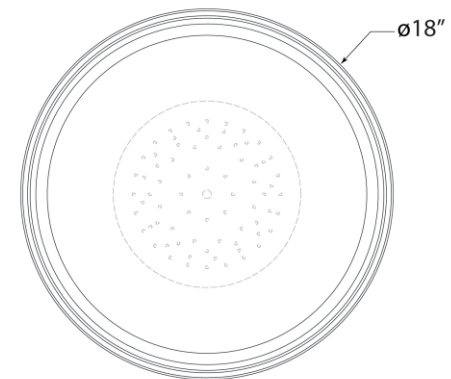

## Perren 18" Flush Mount

Item # RL 4721NB

Designer: Ralph Lauren

Height: 6.25"

Width: 18"

Finishes: BZ, NB, PN

Glass Options: WG

Socket: Dedicated LED

Wattage: 36w (2800lm)

Weight: 27 Pounds

Note: UL Only

Side View

Bottom View