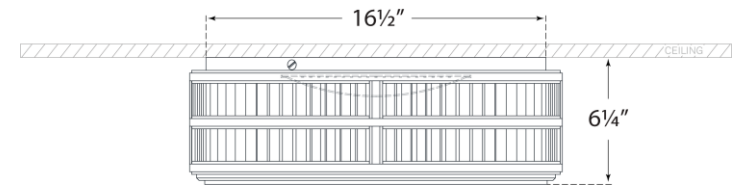

## Perren 18" Flush Mount

Item # RL 4721NB

Designer: Ralph Lauren

Height: 6.25"

Width: 18"

Finishes: BZ, NB, PN

Glass Options: WG

Socket: Dedicated LED

Wattage: 36w (2800lm)

Weight: 27 Pounds

Note: UL Only

Side View

Bottom View