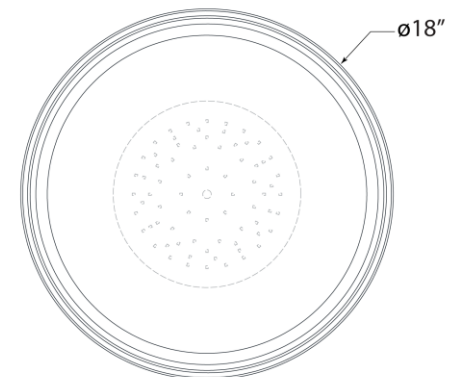

TEAR SHEET

Perren 18" Flush Mount

Item # RL 4721BZ

Designer: Ralph Lauren

Height: 6.25"

Width: 18"

Finishes: BZ, NB, PN

Glass Options: WG

Socket: Dedicated LED

Wattage: 36w (2800lm)

Weight: 27 Pounds

Note: UL Only

Side View

Bottom View