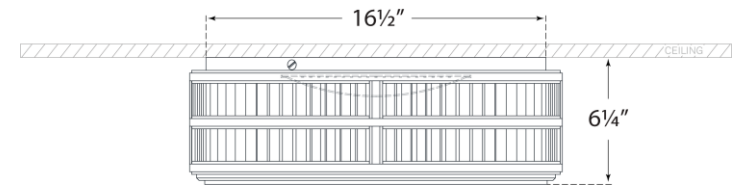

TEAR SHEET

Perren 18" Flush Mount

Item # RL 4721BZ

Designer: Ralph Lauren

Height: 6.25"

Width: 18"

Finishes: BZ, NB, PN

Glass Options: WG

Socket: Dedicated LED

Wattage: 36w (2800lm)

Weight: 27 Pounds

Note: UL Only

Side View

Bottom View