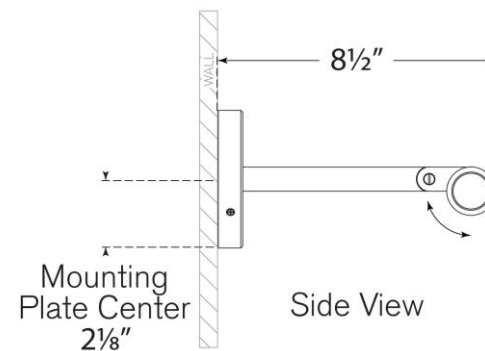

## Barrett 18" Picture Light

Item # RL 2723PN

Designer: Ralph Lauren

Height: 4.25"

Width: 18"

Extension: 8.5"

Backplate: 4.25" round

Finishes: NB, PN

Socket: Dedicated LED

Wattage: 16w (1300lm)

Weight: 5 Pounds

Note: Requires Smaller Outlet Box

Front View

Side View