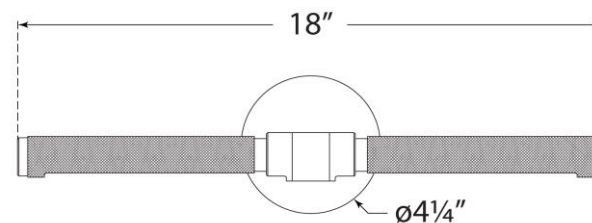

## Barrett 18" Picture Light

Item # RL 2723PN

Designer: Ralph Lauren

Height: 4.25"

Width: 18"

Extension: 8.5"

Backplate: 4.25" round

Finishes: NB, PN

Socket: Dedicated LED

Wattage: 16w (1300lm)

Weight: 5 Pounds

Note: Requires Smaller Outlet Box

Front View

Side View