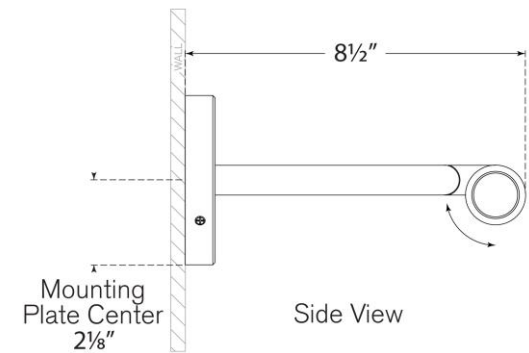

## Barrett 12" Picture Light

Item # RL 2722NB

Designer: Ralph Lauren

Height: 4.25"

Width: 12"

Extension: 8.5"

Backplate: 4.25" round

Finishes: NB, PN

Socket: Dedicated LED

Wattage: 12w (1000lm)

Weight: 4 Pounds

Note: Requires Smaller Outlet Box

Front View

Side View