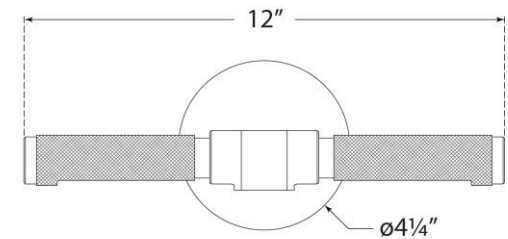

## Barrett 12" Picture Light

Item # RL 2722NB

Designer: Ralph Lauren

Height: 4.25"

Width: 12"

Extension: 8.5"

Backplate: 4.25" round

Finishes: NB, PN

Socket: Dedicated LED

Wattage: 12w (1000lm)

Weight: 4 Pounds

Note: Requires Smaller Outlet Box

Front View

Side View