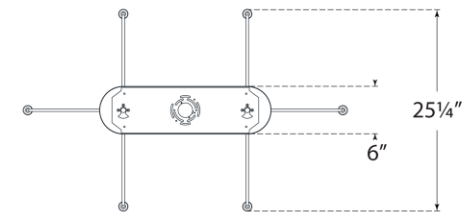

## Overture Medium Downlight Linear Chandelier

Item # PB 5045NB-CG

Designer: Peter Bristol

O/A Height: 51.5"

Fixture Height: 13.25"

Min. Custom Height: 19.5"

Width: 41" x 25.25"

Canopy: 6" x 21.75" Round

Finishes: BZ, NB, PN

Glass Options: CG

Socket: Dedicated LED

Wattage: 25w (2000lm)

Note: UL Only | Custom Height Available

Front View

Top View