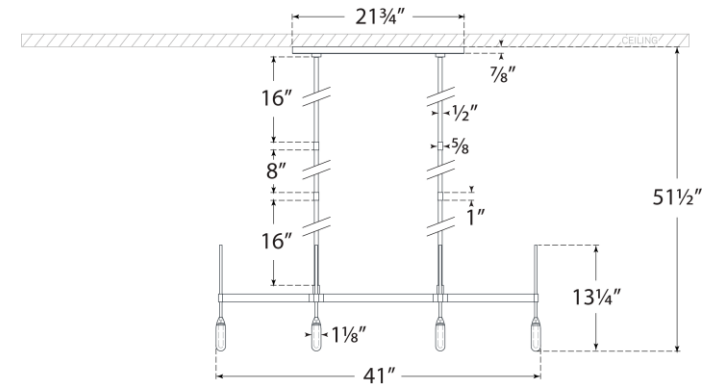

## Overture Medium Downlight Linear Chandelier

Item # PB 5045NB-CG

Designer: Peter Bristol

O/A Height: 51.5"

Fixture Height: 13.25"

Min. Custom Height: 19.5"

Width: 41" x 25.25"

Canopy: 6" x 21.75" Round

Finishes: BZ, NB, PN

Glass Options: CG

Socket: Dedicated LED

Wattage: 25w (2000lm)

Note: UL Only | Custom Height Available

Front View

Top View