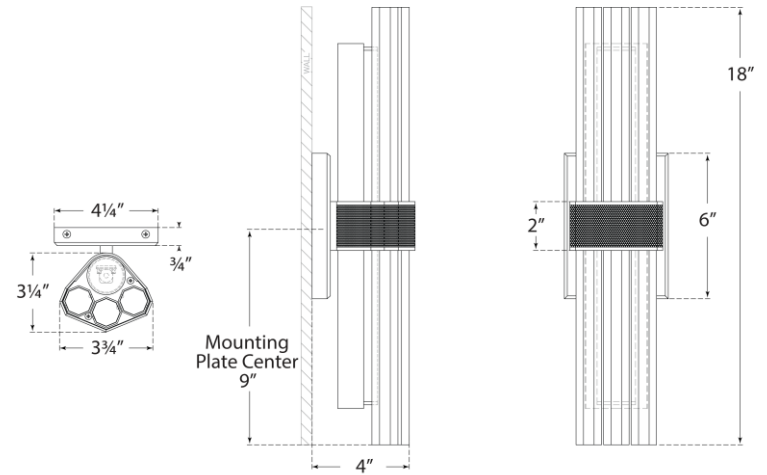

## Fascio 18" Sconce

Item # LR 2909PN-CG

Designer: Lauren Rottet

Height: 18"

Width: 4.25"

Extension: 4"

Backplate: 4.25" x 6" Rectangle

Finishes: BZ, HAB, PN

Trim Options: CG

Socket: Dedicated LED

Wattage: 12w (1000lm)

Weight: 8 Pounds

Top View

Side View

Front View