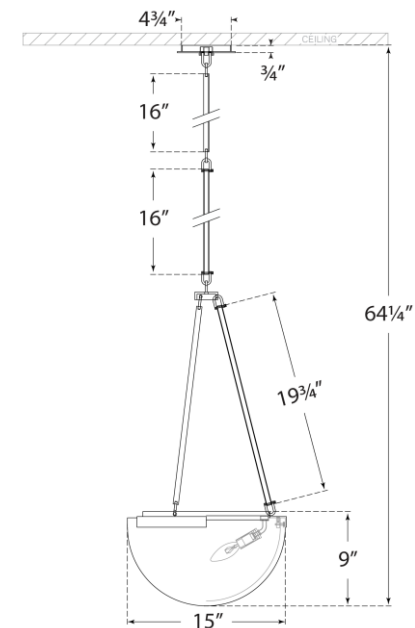

TEAR SHEET

Melange Small Pendant

Item # KW 5618AB-ALB

Designer: Kelly Wearstler

O/A Height: 63.75"

Fixture Height: 31.25"

Min. Custom Height: 33"

Width: 15"

Canopy: 4.75" Round

Finishes: AB, BZ, PN

Shade Treatments: ALB

Socket: 3 - E12 Candelabra

Wattage: 3 - 4.5 LED B11

Weight: 25 Pounds

Note: Custom Height Available

Side View