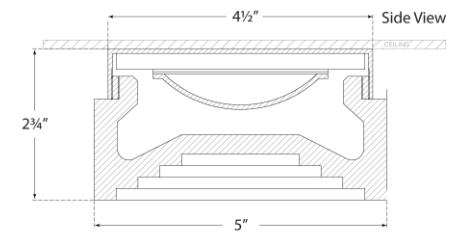

## Otto 5" Solitaire Flush Mount

Item # KW 4900AB-ALB

Designer: Kelly Wearstler

Height: 2.75"

Width: 5"

Canopy: 4.5" Round

Finishes: AB, BZ, PN

Trim Options: ALB

Socket: Dedicated LED

Wattage: 12w (1100lm)

Weight: 2 Pounds

Note: Alabaster is a Natural Stone | Variations in Color and Texture are Expected

Bottom View(1:2)