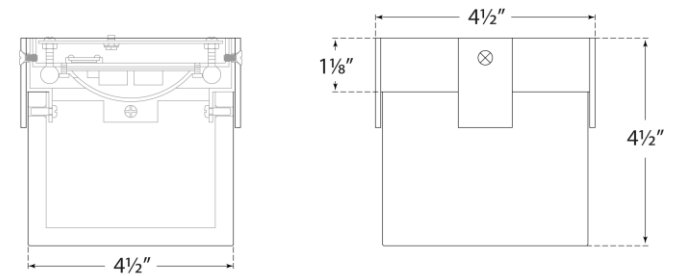

TEAR SHEET

Covet 4.75" Solitaire Flush Mount

Item # KW 4112BZ-ALB

Designer: Kelly Wearstler

Height: 4.5"

Width: 4.75"

Canopy: 4.5" Square

Finishes: AB, BZ, PN

Shade Treatments: ALB

Socket: Dedicated LED

Wattage: 15w (1300lm)

Weight: 4 Pounds

Side View

Top View