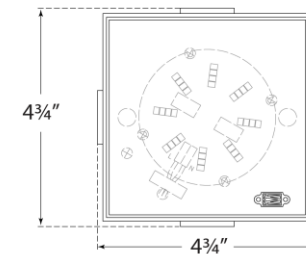

TEAR SHEET

Covet 4.75" Solitaire Flush Mount

Item # KW 4112BZ-ALB

Designer: Kelly Wearstler

Height: 4.5"

Width: 4.75"

Canopy: 4.5" Square

Finishes: AB, BZ, PN

Shade Treatments: ALB

Socket: Dedicated LED

Wattage: 15w (1300lm)

Weight: 4 Pounds

Side View

Top View