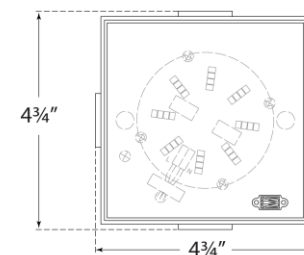

TEAR SHEET

Covet 4.75" Solitaire Flush Mount

Item # KW 4112AB-ALB

Designer: Kelly Wearstler

Height: 4.5"

Width: 4.75"

Canopy: 4.5" Square

Finishes: AB, BZ, PN

Shade Treatments: ALB

Socket: Dedicated LED

Wattage: 15w (1300lm)

Weight: 4 Pounds

Side View

Top View