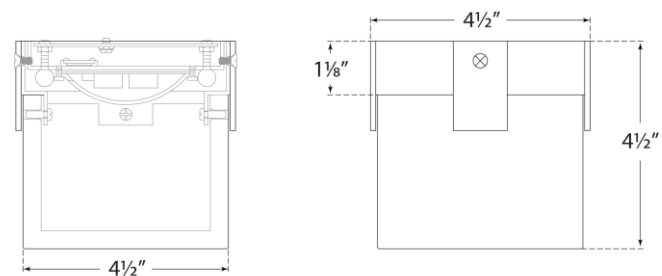

TEAR SHEET

Covet 4.75" Solitaire Flush Mount

Item # KW 4112AB-ALB

Designer: Kelly Wearstler

Height: 4.5"

Width: 4.75"

Canopy: 4.5" Square

Finishes: AB, BZ, PN

Shade Treatments: ALB

Socket: Dedicated LED

Wattage: 15w (1300lm)

Weight: 4 Pounds

Side View

Top View