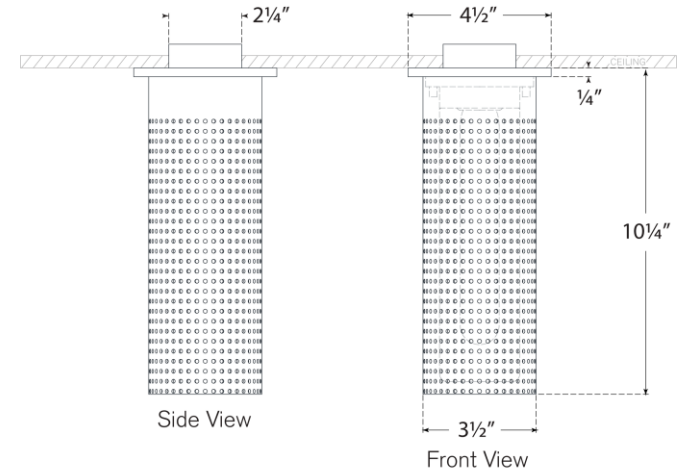

TEAR SHEET

Precision Tall Monopoint Flush Mount

Item # KW 4064AB-WG

Designer: Kelly Wearstler

Height: 10.25"

Width: 3.5"

Canopy: 4.5" Round

Finishes: AB, BZ, PN

Glass Options: WG

Socket: E26 Keyless

Wattage: 8 LED T10

Note: UL Only

Bottom View