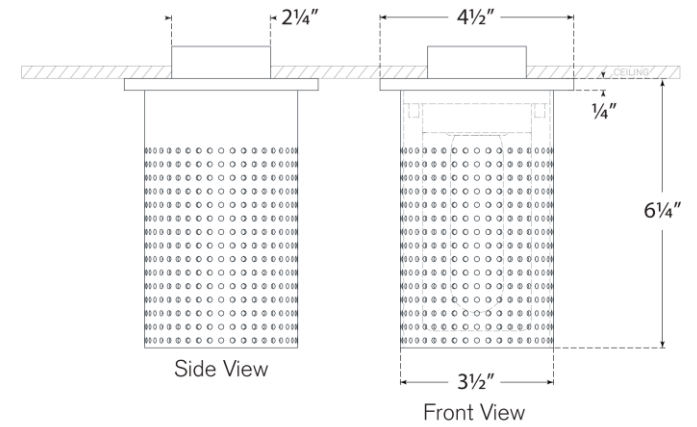

TEAR SHEET

Precision Short Monopoint Flush Mount

Item # KW 4053BZ-WG

Designer: Kelly Wearstler

Height: 6.25"

Width: 3.5"

Canopy: 4.5" Round

Finishes: AB, BZ, PN

Glass Options: WG

Socket: E26 Keyless

Wattage: 8 LED T10

Note: UL Only

Bottom View