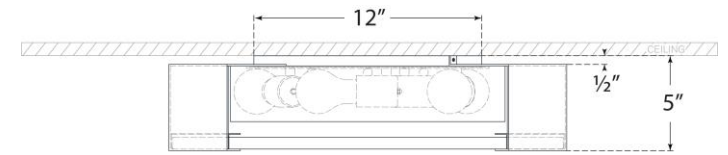

TEAR SHEET

Melange X-Large Flush Mount

Item # KW 4016PN-ALB

Designer: Kelly Wearstler

Height: 5"

Width: 21"

Finishes: AB, BZ, PN

Shade Treatments: ALB

Socket: 5 - E26 Keyless

Wattage: 5 - 15 LED A19

Note: UL Only | Alabaster is a Natural Stone | Variations in Color and Texture are Expected

Side View