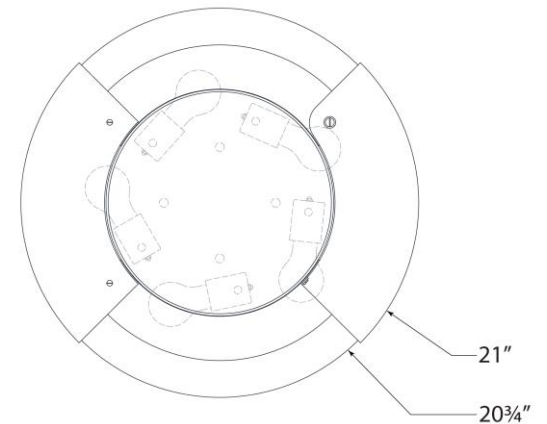

## Melange X-Large Flush Mount

Item # KW 4016PN-ALB

Designer: Kelly Wearstler

Height: 5"

Width: 21"

Finishes: AB, BZ, PN

Shade Treatments: ALB

Socket: 5 - E26 Keyless

Wattage: 5 - 15 LED A19

Note: UL Only | Alabaster is a Natural Stone | Variations in Color and Texture are Expected

Side View

Top View